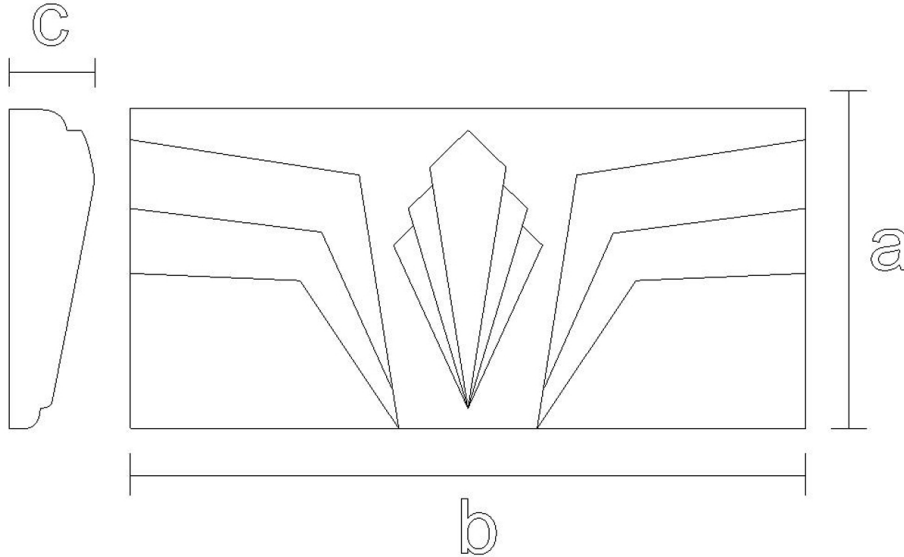

# Keystone Block - Empire Deco

SKU: KS-EDECO

www.heartwoodcarving.com

a	b	c
2 1/2"	5"	1 1/4"
3"	6"	1 1/4"
3 1/2"	7"	1 1/4"
4"	8"	1 1/4"
4 1/2"	9"	1 1/4"
5"	10"	1 1/4"
5 1/2"	11"	1 1/4"
6"	12"	1 1/4"

**\*Custom sizes by request**