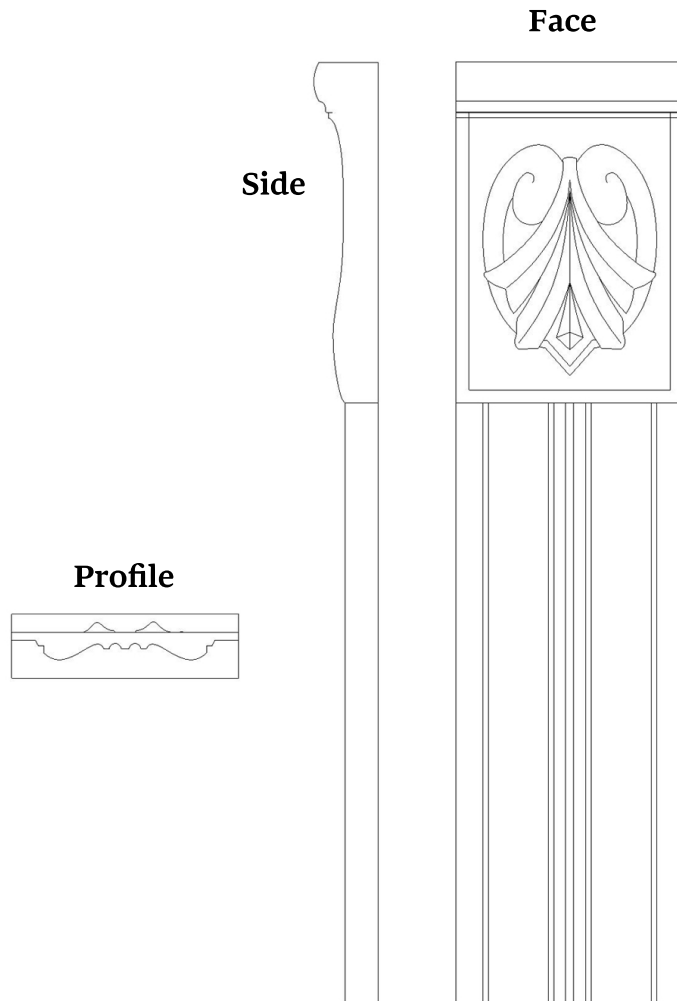

Pilaster - Antigue Capital w Base

SKU: PIL-09-AN

www.heartwoodcarving.com

Capital:

3" w x 4.54" t x 1.24" d

4" w x 5.34" t x 1.32" d

5" w x 6.12" t x 1.4" d

6" w x 6.87" t x 1.49" d

Pilaster:

3" w x 48" t, 94" t x 3/4" d

4" w x 48" t, 94" t x 3/4" d

5" w x 48" t, 94" t x 3/4" d

6" w x 48" t, 94" t x 3/4" d

***Custom sizes by request**

© 2003-2018 Heartwood Carving Inc.®

Copyright claimed to the extent and creative product designs, product numbers photographs, drawings, text, the selection, coordination, arrangement, organization, placement and ordering thereof, and other works herein reproduced. All rights reserved.