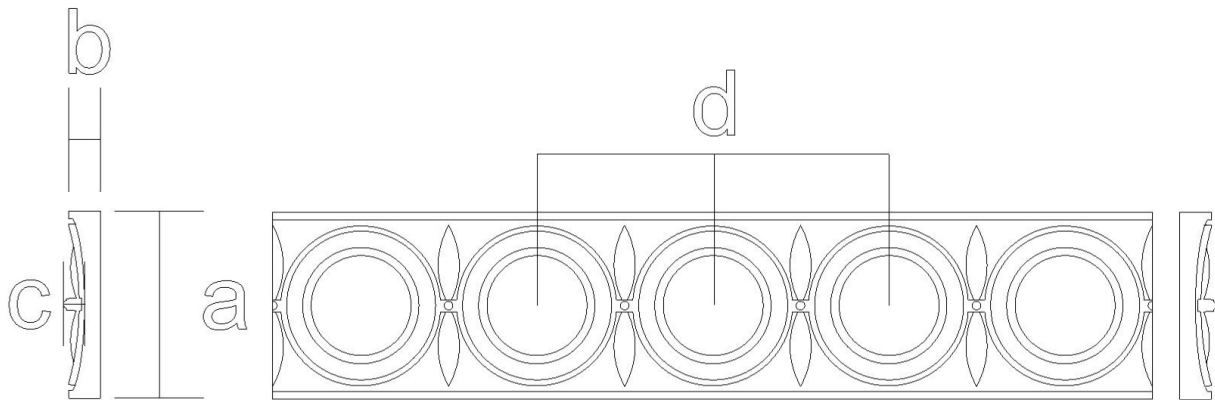

# Frieze Moulding - Modern

SKU: FZ-MOD

[www.heartwoodcarving.com](http://www.heartwoodcarving.com)

| a    | b    | c     | d     |
|------|------|-------|-------|
| 2.5" | 3/4" | 0.2"  | 2.29" |
| 3"   | 3/4" | 0.32" | 2.79" |
| 3.5" | 3/4" | 0.32" | 3.14" |
| 4"   | 3/4" | 0.36" | 3.74" |
| 4.5" | 3/4" | 0.35" | 4.08" |
| 5"   | 3/4" | 0.55" | 4.95" |
| 6"   | 3/4" | 0.5"  | 5.67" |