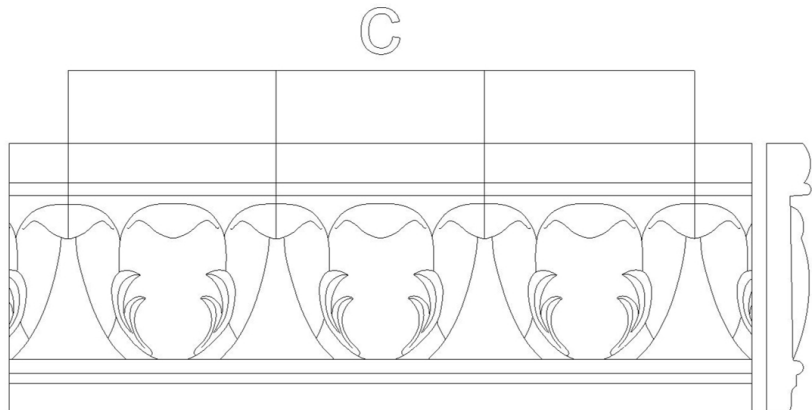

Moulding - Acanthus Transitions

SKU: MLD-ACAT

www.heartwoodcarving.com

a	b	c
2.5"	3/4"	1.8"
3"	3/4"	2.15"
3.5"	3/4"	2.5"
4"	3/4"	2.9"
4.5"	3/4"	3.3"
5"	3/4"	3.9"
6"	3/4"	4.65"

***Custom sizes by request**