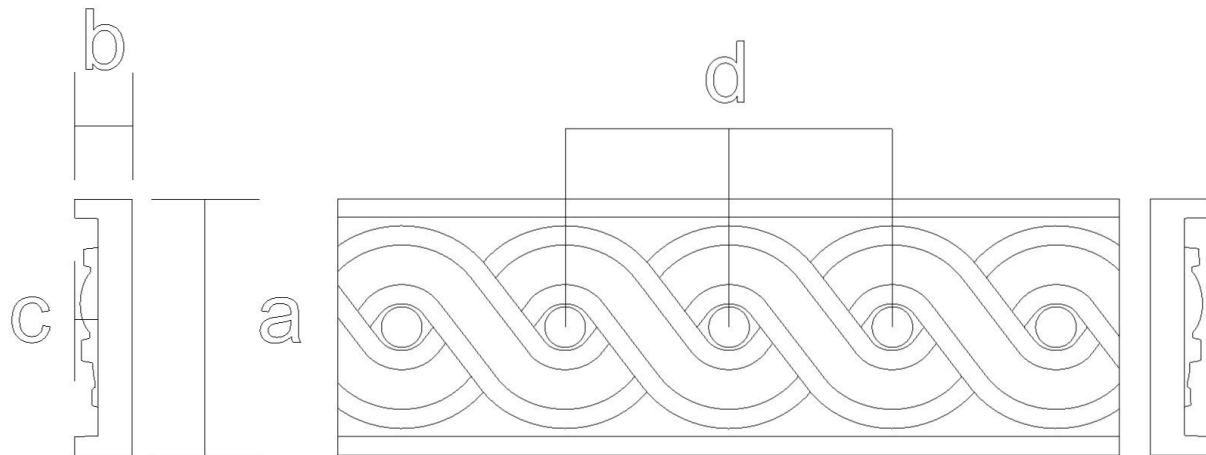

Frieze Moulding - Running Coin Weave

SKU: FZ-RCW

www.heartwoodcarving.com

a	b	c	d
2.5"	1/2"	0.28"	1.98"
3"	5/8"	0.31"	2.17"
3.5"	5/8"	0.34"	2.41"
4"	3/4"	0.41"	2.63"
4.5"	3/4"	0.41"	2.85"
5"	7/8"	0.44"	3.06"
6"	1"	0.5"	3.5"