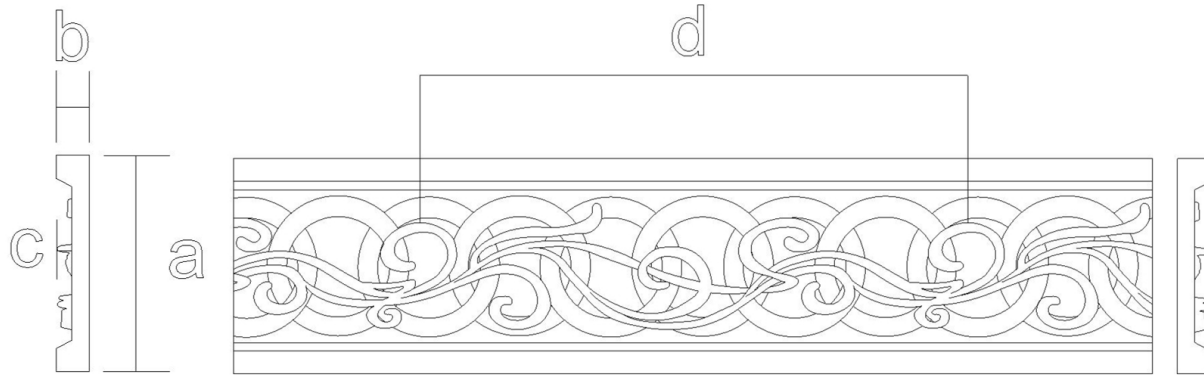

Frieze Moulding - Celtic Nouveau

SKU: FZ-CELN

www.heartwoodcarving.com

a	b	c	d
2.5"	3/4"	0.23"	6.87"
3"	3/4"	0.21"	7.17"
3.5"	3/4"	0.22"	9.44"
4"	3/4"	0.31"	10.51"
4.5"	3/4"	0.38"	12.16"
5"	3/4"	0.42"	13.5"
6"	3/4"	0.5"	16.2"