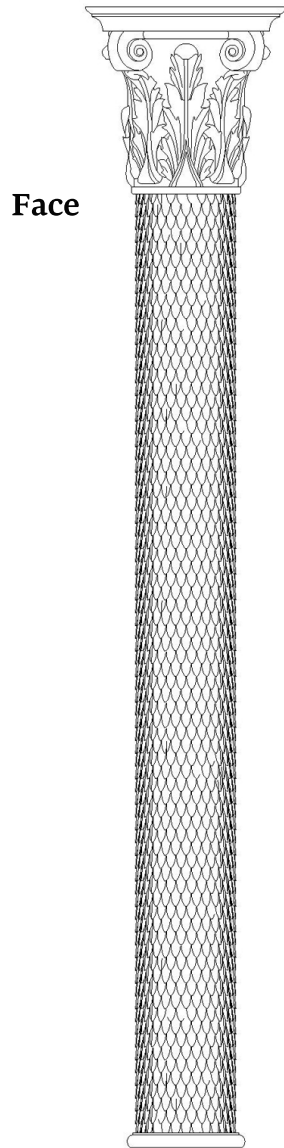

# Column - Full Round - Scales and Acanthus Capital

www.heartwoodcarving.com

SKU: COL-FRPB

**6" OD (Outside Diameter)**  
**Full Round: 34", 42", 50" T**  
**Half Round: 34", 42", 50" T**  
**\*Custom sizes by request**