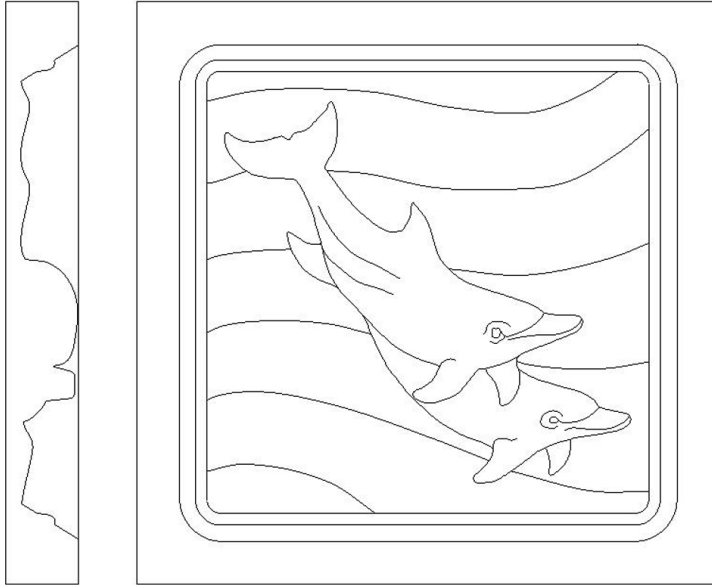

Corner Block - Dolphin Pair

SKU: CB-DOL

www.heartwoodcarving.com

Height	Width	Depth
3"	3"	3/4"
3 1/4"	3 1/4"	3/4"
3 1/2"	3 1/2"	3/4"
3 3/4"	3 3/4"	3/4"
4"	4"	3/4"
4 1/2"	4 1/2"	3/4"
5"	5"	3/4"
5 1/2"	5 1/2"	3/4"
6"	6"	3/4"
6 1/2"	6 1/2"	3/4"