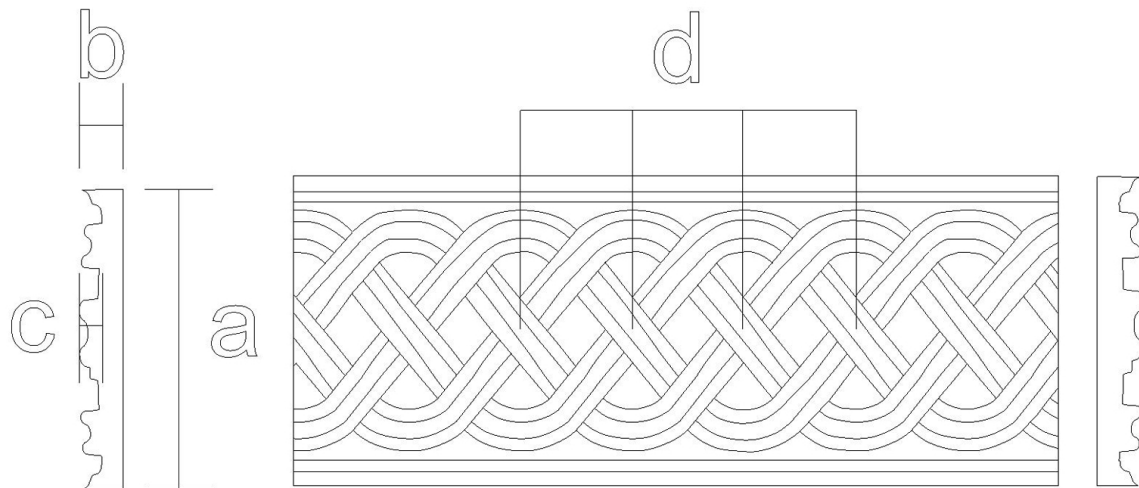

Frieze Moulding - Celtic Double Weave

SKU: FZ-CDW

www.heartwoodcarving.com

a	b	c	d
2.5"	3/4"	0.19"	0.75"
3"	3/4"	0.25"	0.89"
3.5"	3/4"	0.20"	1.13"
4"	3/4"	0.56"	1.36"
4.5"	3/4"	0.29"	1.15"
5"	3/4"	0.34"	1.31"
6"	3/4"	0.41"	1.58"