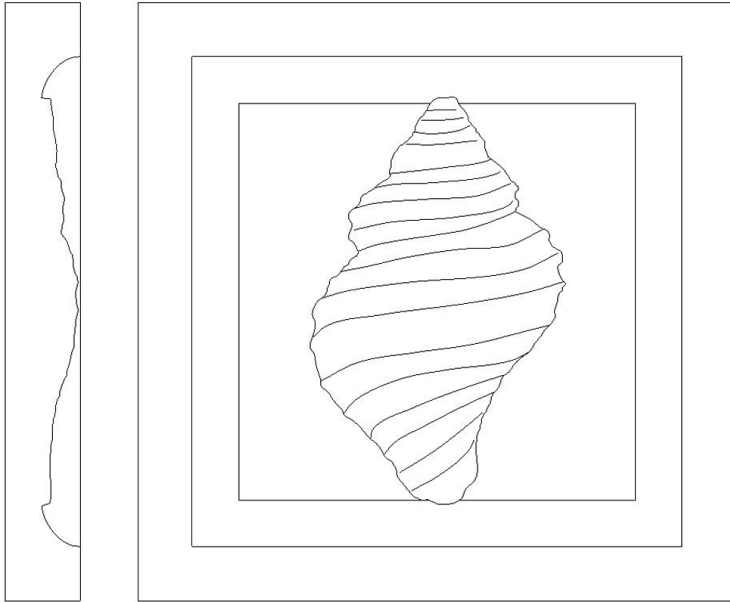

Corner Block - Spiral Shell

SKU: CB-SHLSP

www.heartwoodcarving.com

Height	Width	Depth
3"	3"	3/4"
3 1/4"	3 1/4"	3/4"
3 1/2"	3 1/2"	3/4"
3 3/4"	3 3/4"	3/4"
4"	4"	3/4"
4 1/2"	4 1/2"	3/4"
5"	5"	3/4"
5 1/2"	5 1/2"	3/4"
6"	6"	3/4"
6 1/2"	6 1/2"	3/4"