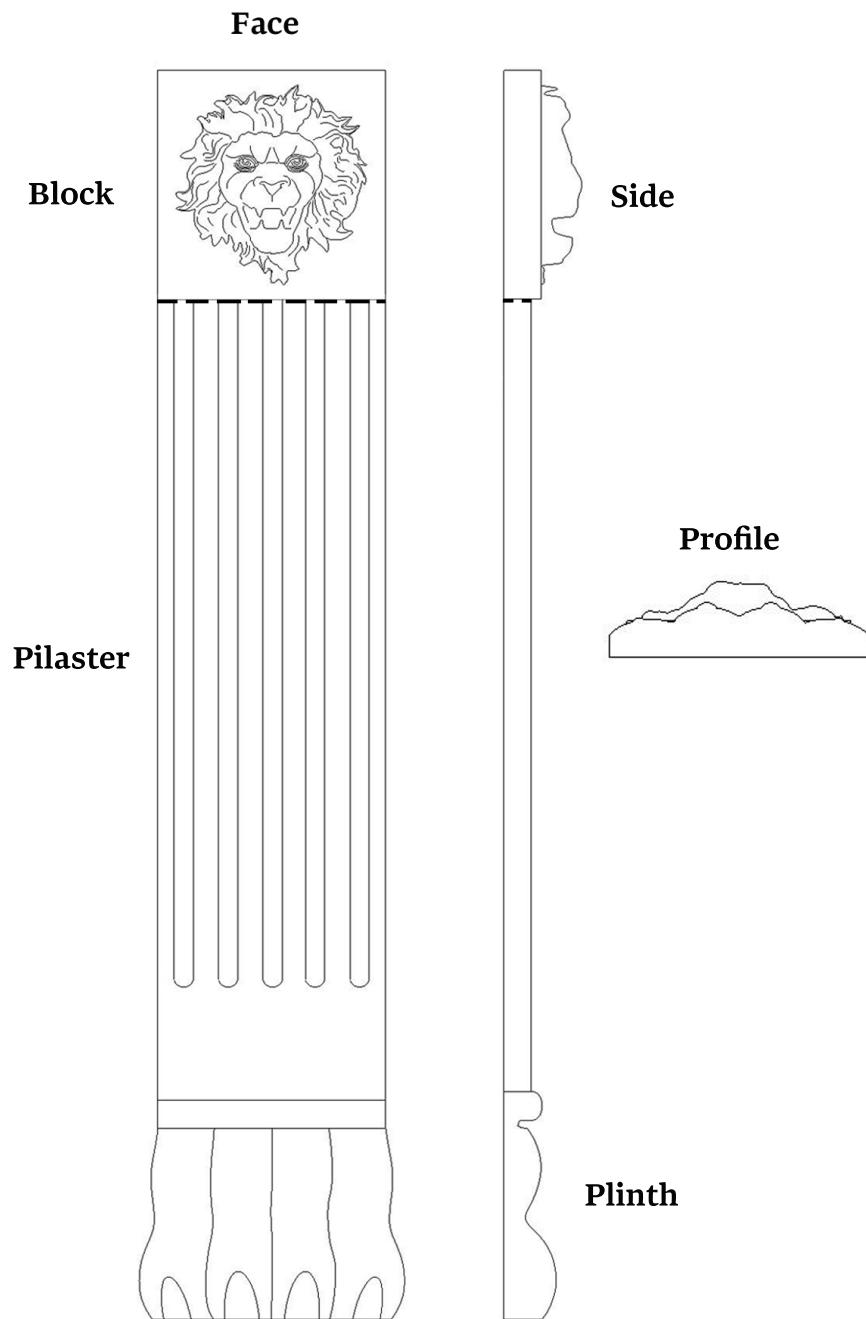

Column, Pilaster - Roaring Lion Pilaster, Foot, Onlay Set

SKU: PIL-LION

www.heartwoodcarving.com

Pilaster & Block:

3" w x 48", 94" t w/ block x 3/4" d

4" w x 48", 94" t w/ block x 3/4" d

5" w x 48", 94" t w/ block x 3/4" d

6" w x 48", 94" t w/ block x 3/4" d

Plinth:

3" t x 3 1/2" base x 3" top

4" t x 4 5/8" base x 4" top

5" t x 5 13/16" base x 5" top

6" t x 7" base x 6" top

*Custom sizes by request

Trimming