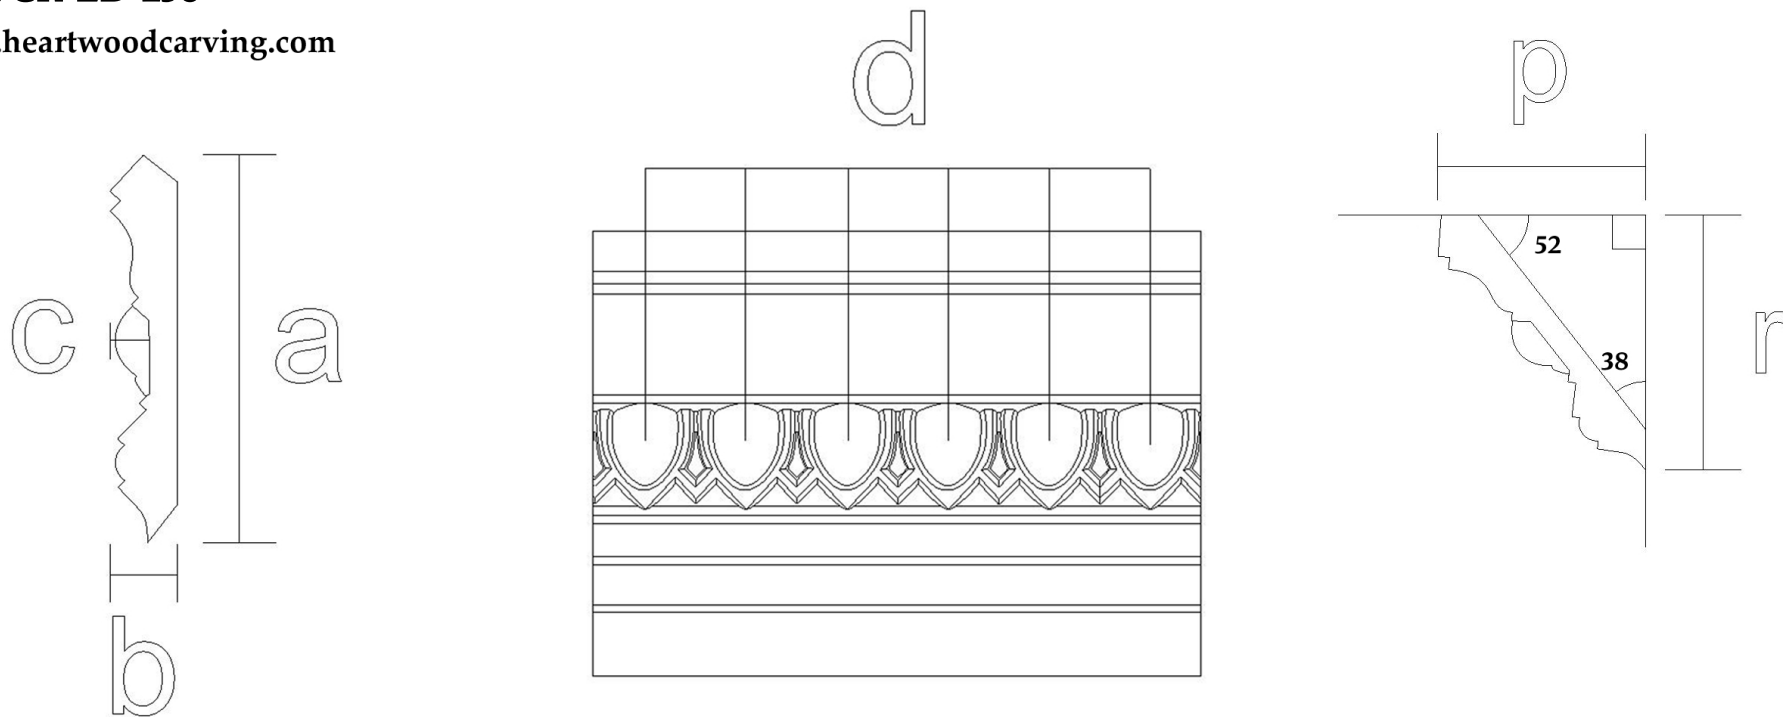

Crown Molding - 2.5" Egg and Dart

SKU: CR-ED-250

www.heartwoodcarving.com

a	b	c	d	r	p
2.5"	3/4"	0.3"	1.4"	1.97"	1.53"

***Custom sizes by request**

© 2003-2018 Heartwood Carving Inc.®

Copyright claimed to the extent and creative product designs, product numbers, photographs, drawings, text, the selection, coordination, arrangement, organization, placement and ordering thereof, and other works herein reproduced. All rights reserved.