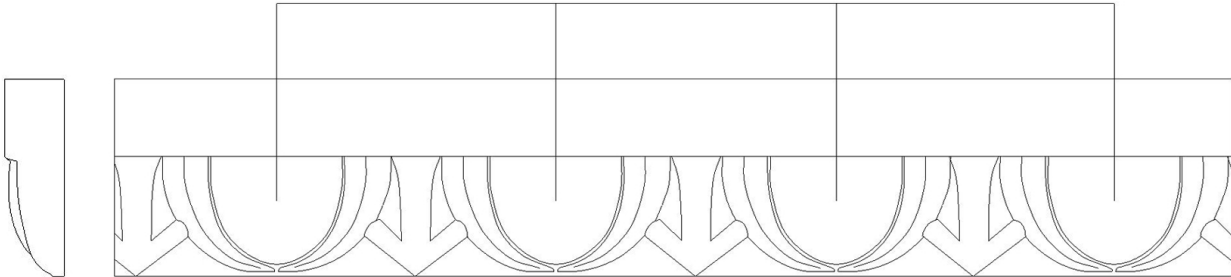

Detail Molding - Egg and Dart - Cabinet Door

SKU: DT-ED

www.heartwoodcarving.com

1.19" between repeats

1/4" d x 5/8" w x 94" l

*Custom sizes by request

© 2003-2018 Heartwood Carving Inc.®

Copyright claimed to the extent and creative product designs, product numbers, photographs, drawings, text, the selection, coordination, arrangement, organization, placement and ordering thereof, and other works herein reproduced. All rights reserved.