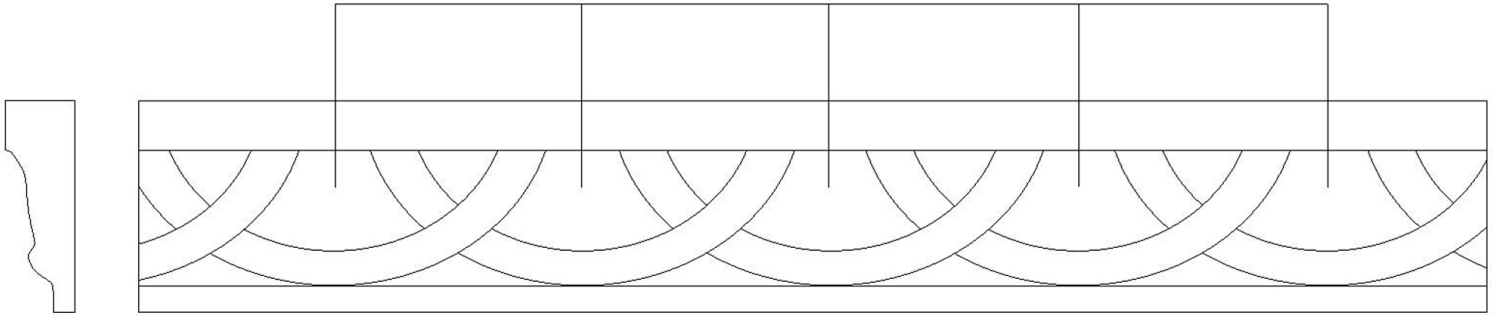

Detail Molding - Half Rings

SKU: DT-RINGS

www.heartwoodcarving.com

0.81" between repeats

1/4" d x 5/8" w x 94" l

*Custom sizes by request

© 2003-2018 Heartwood Carving Inc.®

Copyright claimed to the extent and creative product designs, product numbers, photographs, drawings, text, the selection, coordination, arrangement, organization, placement and ordering thereof, and other works herein reproduced. All rights reserved.