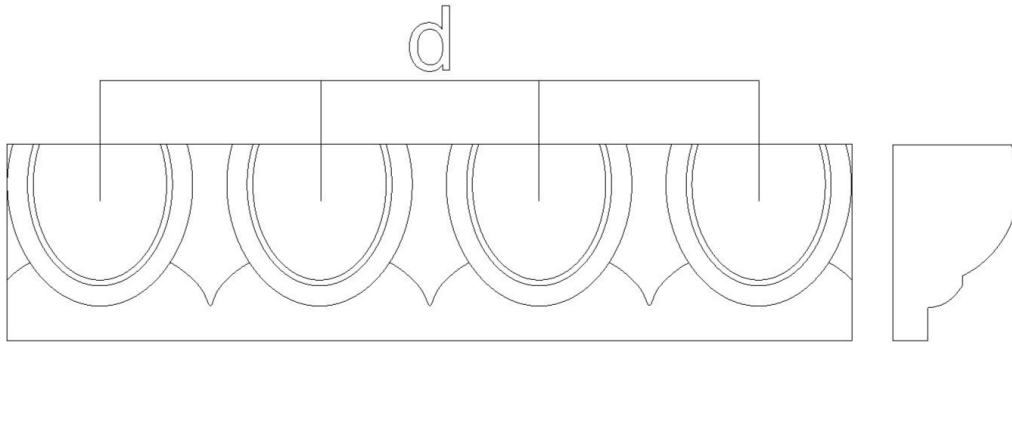

# Frieze Moulding - Egg and Dart - Large 2.125" w x 1.375" x 94" l

SKU: FZ-EDL

[www.heartwoodcarving.com](http://www.heartwoodcarving.com)

a	b	c	d
2 1/8"	1.375"	3/8"	2.4"

**\*Custom sizes by request**

© 2003-2018 Heartwood Carving Inc.®