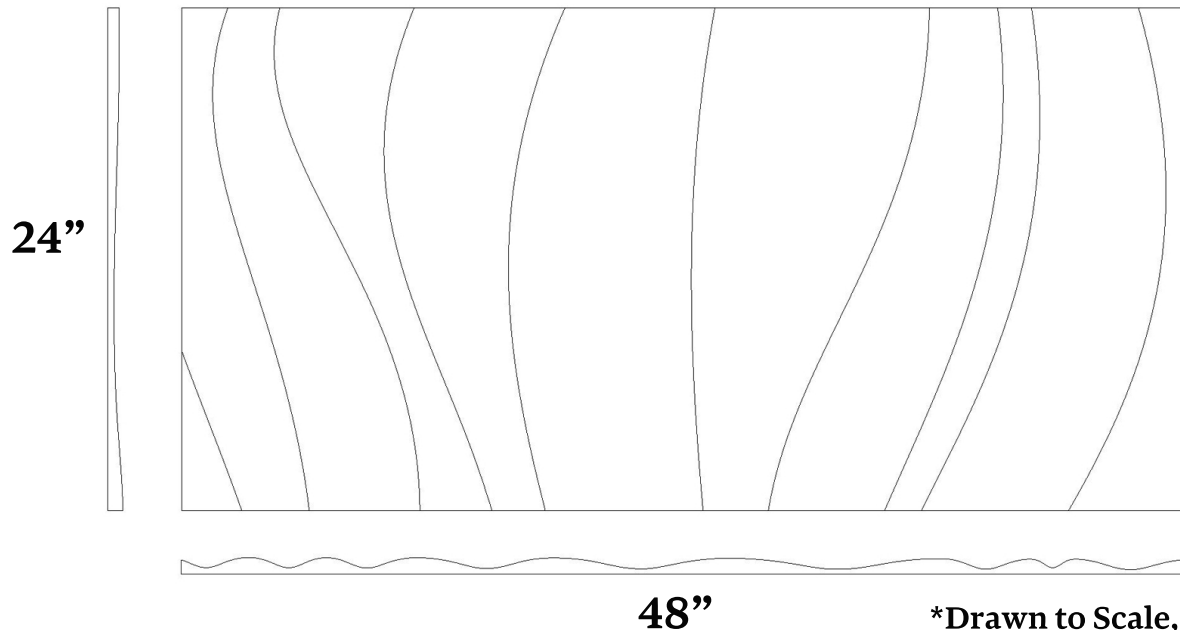

Textured Panel #24 - "Under Water"

SKU: PNL-024

www.heartwoodcarving.com

Sizes Available

2' x 2' MDF x 3/4" d

2' t x 4' w MDF x 3/4" d

4' t x 2' w MDF x 3/4" d

4' x 4' MDF x 3/4" d

8' w x 2' t MDF x 3/4" d

2' t x 8' w MDF x 3/4" d

4' t x 8' w MDF x 3/4" d

4' w x 8' t MDF x 3/4" d

***Custom sizes by request**

*Drawn to Scale,

Art is added, or subtracted for all sizes.

© 2003-2018 Heartwood Carving Inc.®