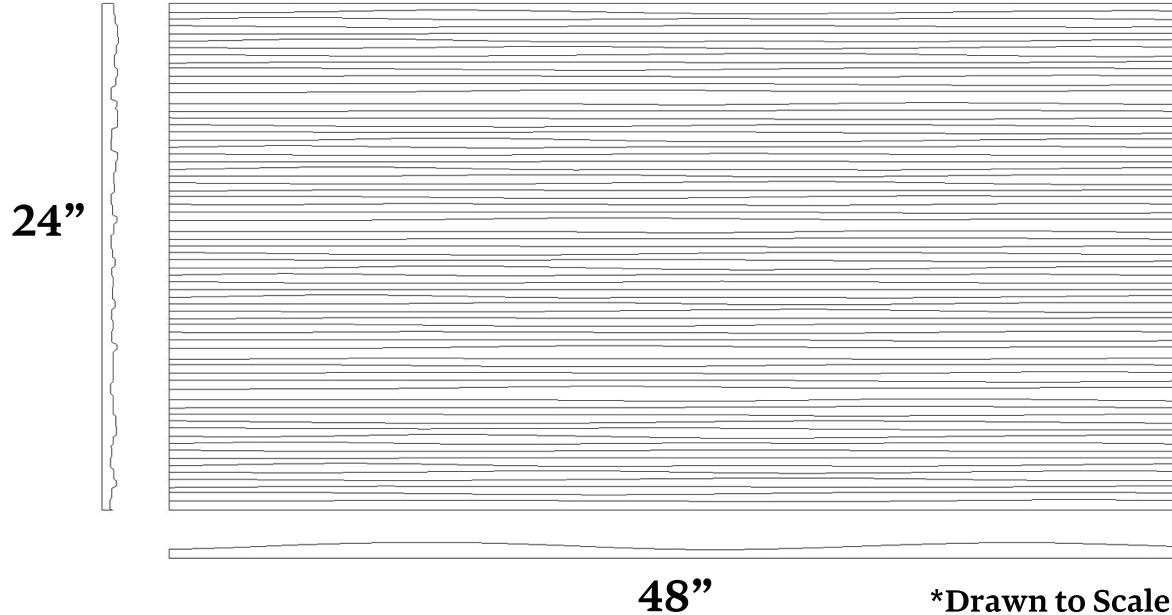

# Textured Panel #21L

SKU: PNL-021

www.heartwoodcarving.com

## Sizes Available

2' x 2' MDF x 3/4" d

2' t x 4' w MDF x 3/4" d

4' t x 2' w MDF x 3/4" d

4' x 4' MDF x 3/4" d

8' w x 2' t MDF x 3/4" d

2' t x 8' w MDF x 3/4" d

4' t x 8' w MDF x 3/4" d

4' w x 8' t MDF x 3/4" d

**\*Custom sizes by request**

\*Drawn to Scale,

Art is added, or subtracted for all sizes.

© 2003-2018 Heartwood Carving Inc.®

Copyright claimed to the extent and creative product designs, product numbers photographs, drawings, text, the selection, coordination, arrangement, or organization, placement and ordering thereof, and other works herein reproduced. All rights reserved.