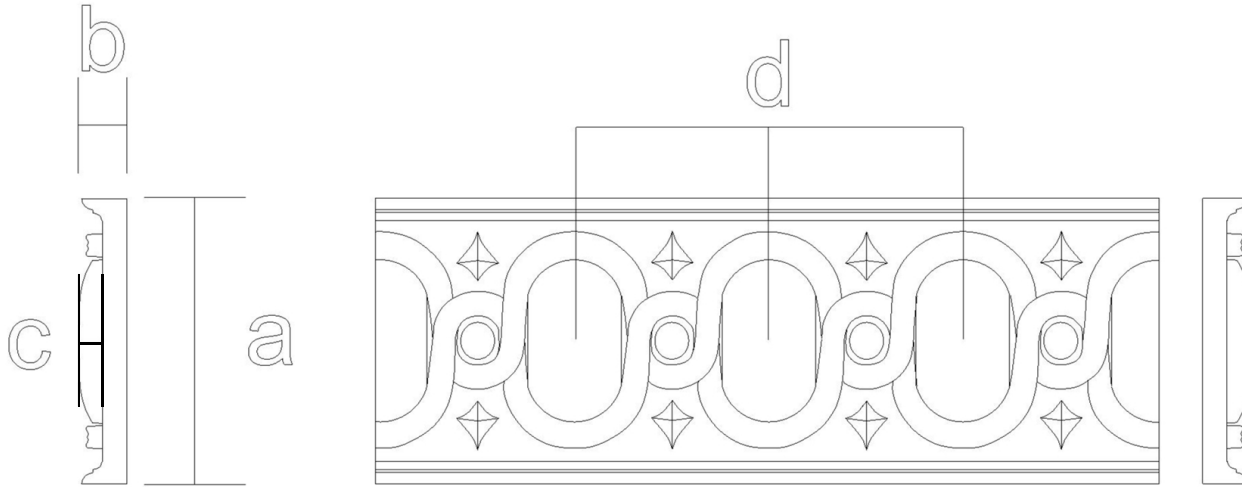

# Frieze Moulding - Egg and Dart Full

SKU: FZ-EDF

[www.heartwoodcarving.com](http://www.heartwoodcarving.com)

a	b	c	d
2.5"	3/8"	0.18"	1.37"
3"	3/8"	0.21"	1.62"
3.5"	1/2"	0.24"	1.9"
4"	1/2"	0.28"	2.18"
4.5"	1/2"	0.31"	2.37"
5"	3/4"	0.31"	2.44"
6"	3/4"	0.38"	2.98"