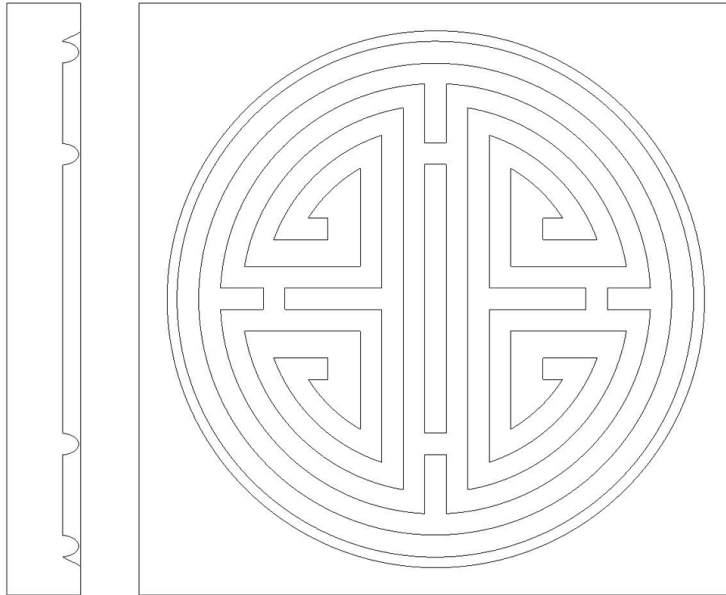

# Corner Block - Prosperity Symbol

SKU: CB-PRO

www.heartwoodcarving.com

Height	Width	Depth
3"	3"	3/4"
3 1/4"	3 1/4"	3/4"
3 1/2"	3 1/2"	3/4"
3 3/4"	3 3/4"	3/4"
4"	4"	3/4"
4 1/2"	4 1/2"	3/4"
5"	5"	3/4"
5 1/2"	5 1/2"	3/4"
6"	6"	3/4"
6 1/2"	6 1/2"	3/4"