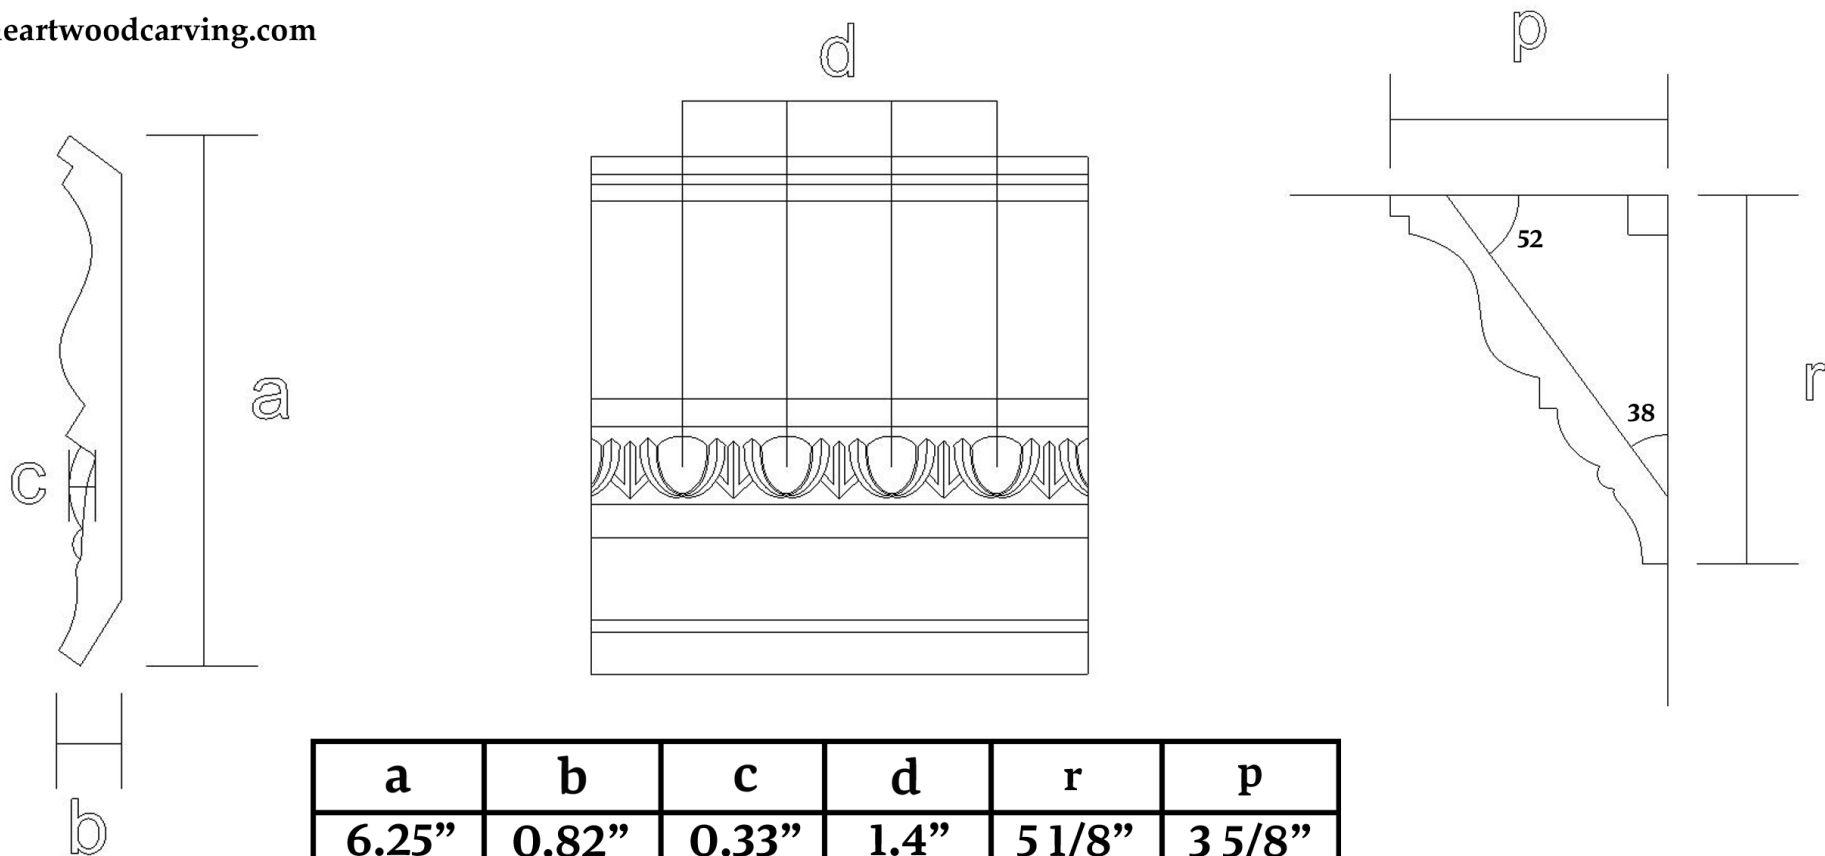

Crown Molding - 6.25" Egg and Dart #1

SKU: CR-ED1-625

www.heartwoodcarving.com

***Custom sizes by request**

© 2003-2018 Heartwood Carving Inc.®

Copyright claimed to the extent and creative product designs, product numbers, photographs, drawings, text, the selection, coordination, arrangement, organization, placement and ordering thereof, and other works herein reproduced. All rights reserved.