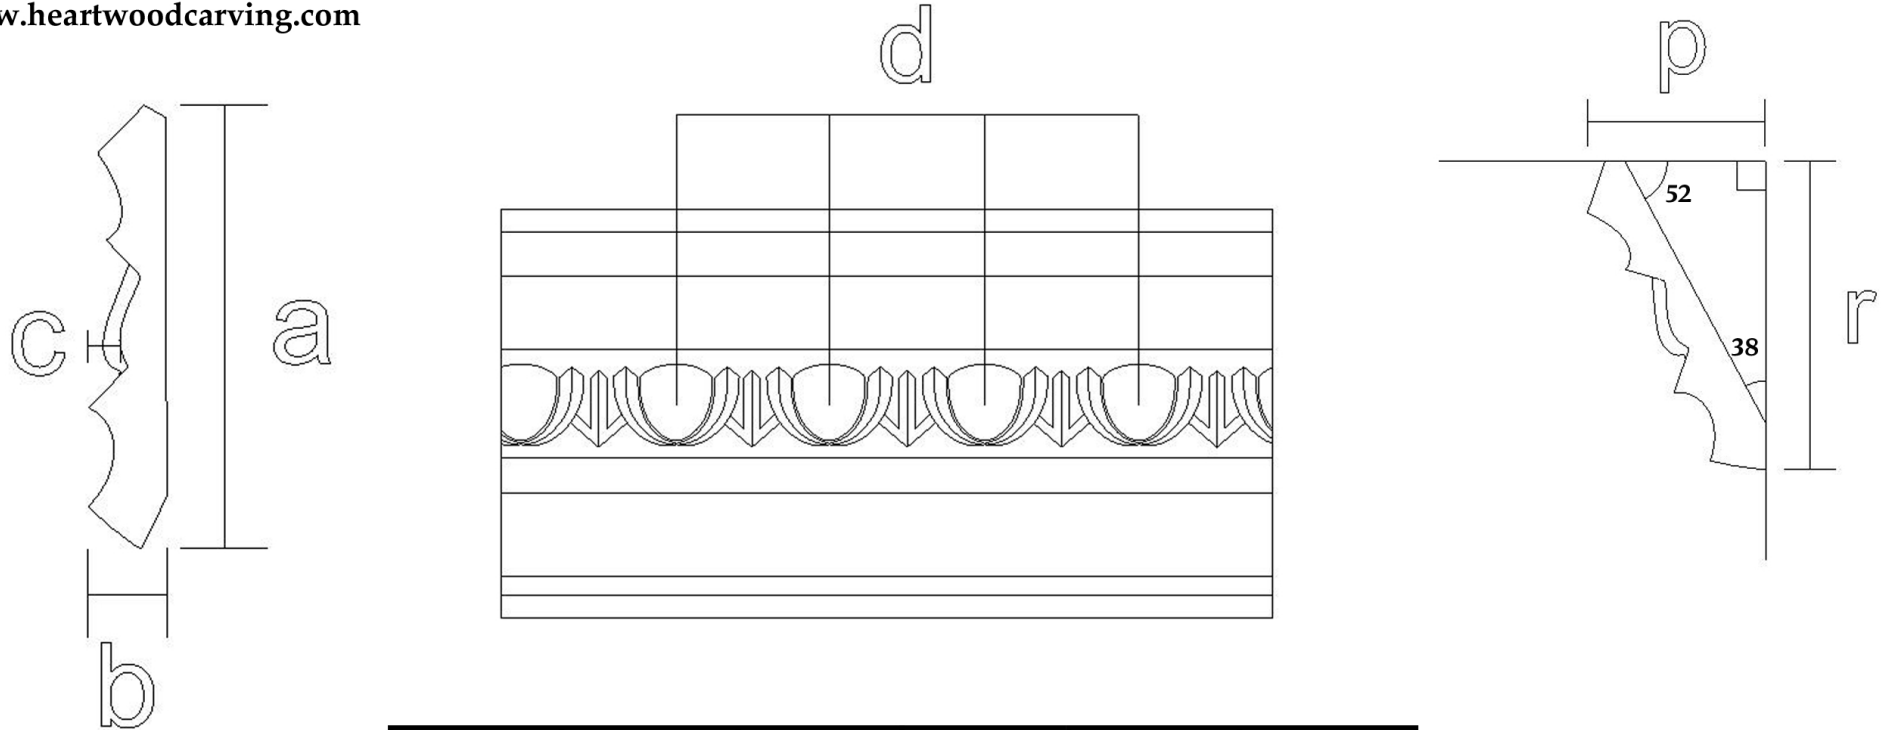

Crown Molding - 3.25" Egg and Dart #1

SKU: CR-ED1-325

www.heartwoodcarving.com

a	b	c	d	r	p
3 1/4"	3/4"	0.26"	1.36"	2.56"	2"

***Custom sizes by request**

© 2003-2018 Heartwood Carving Inc.®

Copyright claimed to the extent and creative product designs, product numbers, photographs, drawings, text, the selection, coordination, arrangement, organization, placement and ordering thereof, and other works herein reproduced. All rights reserved.