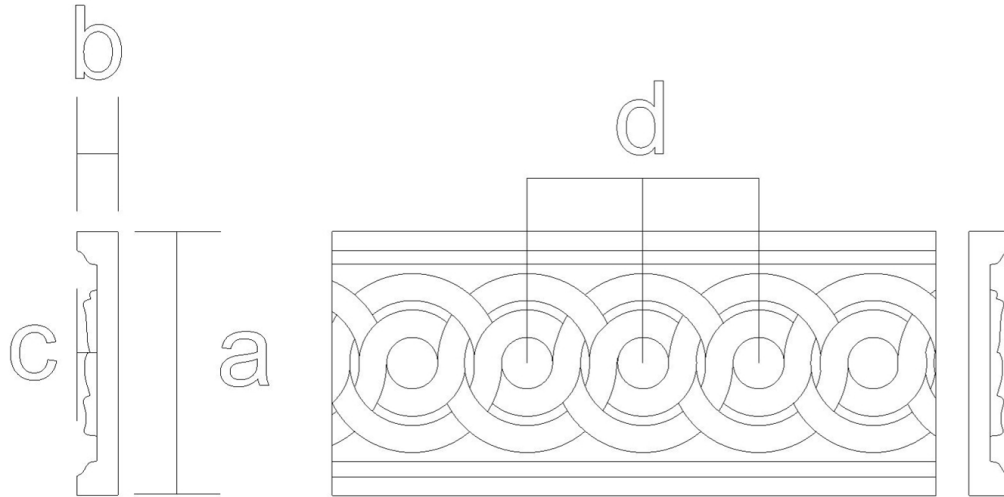

Frieze Moulding - Ring Weave (Bow Bridge)

SKU: FZ-RW

www.heartwoodcarving.com

a	b	c	d
2.5"	3/8"	0.22"	1.23"
3"	3/8"	0.29"	1.37"
3.5"	1/2"	0.26"	1.53"
4"	1/2"	0.28"	1.64"
4.5"	1/2"	0.31"	1.78"
5"	3/4"	0.37"	2.03"
6"	3/4"	0.43"	2.39"