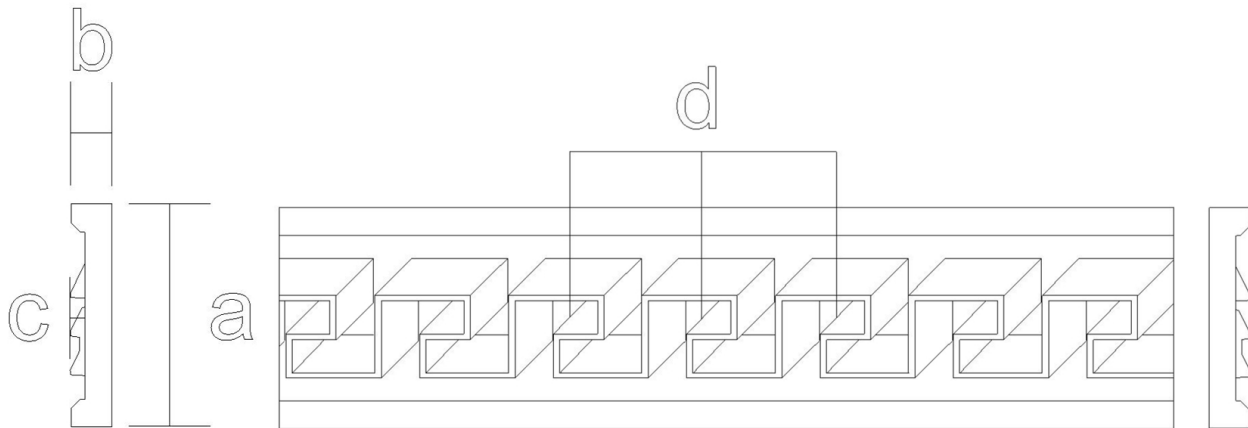

Frieze Moulding - Classic Keys

SKU: FZ-KEY

www.heartwoodcarving.com

a	b	c	d
2.5"	3/8"	0.25"	1.83"
3"	3/8"	0.25"	1.8"
3.5"	1/2"	0.25"	2.06"
4"	1/2"	0.25"	2.26"
4.5"	1/2"	0.25"	2.49"
5"	3/4"	0.25"	2.72"
6"	3/4"	0.25"	3.17"