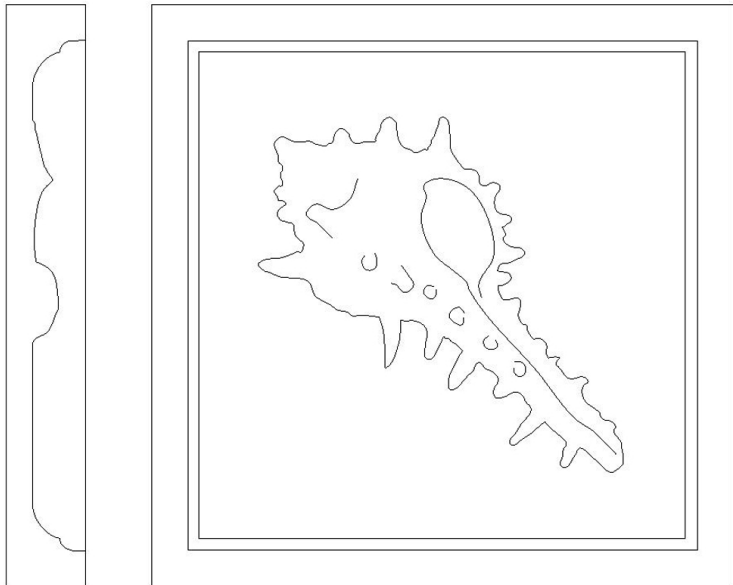

Corner Block - Murex Shell

SKU: CB-MUR

www.heartwoodcarving.com

Height	Width	Depth
3"	3"	3/4"
3 1/4"	3 1/4"	3/4"
3 1/2"	3 1/2"	3/4"
3 3/4"	3 3/4"	3/4"
4"	4"	3/4"
4 1/2"	4 1/2"	3/4"
5"	5"	3/4"
5 1/2"	5 1/2"	3/4"
6"	6"	3/4"
6 1/2"	6 1/2"	3/4"