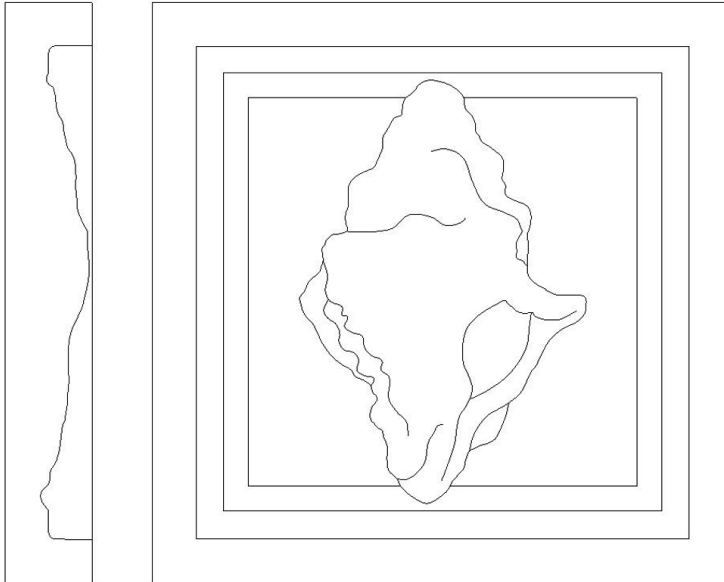

# Corner Block - Conch Shell

SKU: CB-CONCH

www.heartwoodcarving.com

Height	Width	Depth
3"	3"	3/4"
3 1/4"	3 1/4"	3/4"
3 1/2"	3 1/2"	3/4"
3 3/4"	3 3/4"	3/4"
4"	4"	3/4"
4 1/2"	4 1/2"	3/4"
5"	5"	3/4"
5 1/2"	5 1/2"	3/4"
6"	6"	3/4"
6 1/2"	6 1/2"	3/4"