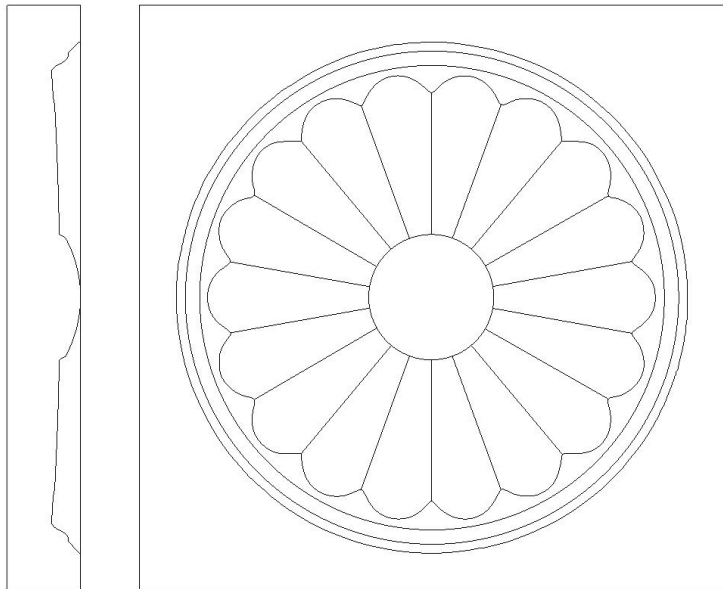

Corner Block - Sun Daisy

SKU: CB-SDSY

www.heartwoodcarving.com

Height	Width	Depth
3"	3"	3/4"
3 1/4"	3 1/4"	3/4"
3 1/2"	3 1/2"	3/4"
3 3/4"	3 3/4"	3/4"
4"	4"	3/4"
4 1/2"	4 1/2"	3/4"
5"	5"	3/4"
5 1/2"	5 1/2"	3/4"
6"	6"	3/4"
6 1/2"	6 1/2"	3/4"