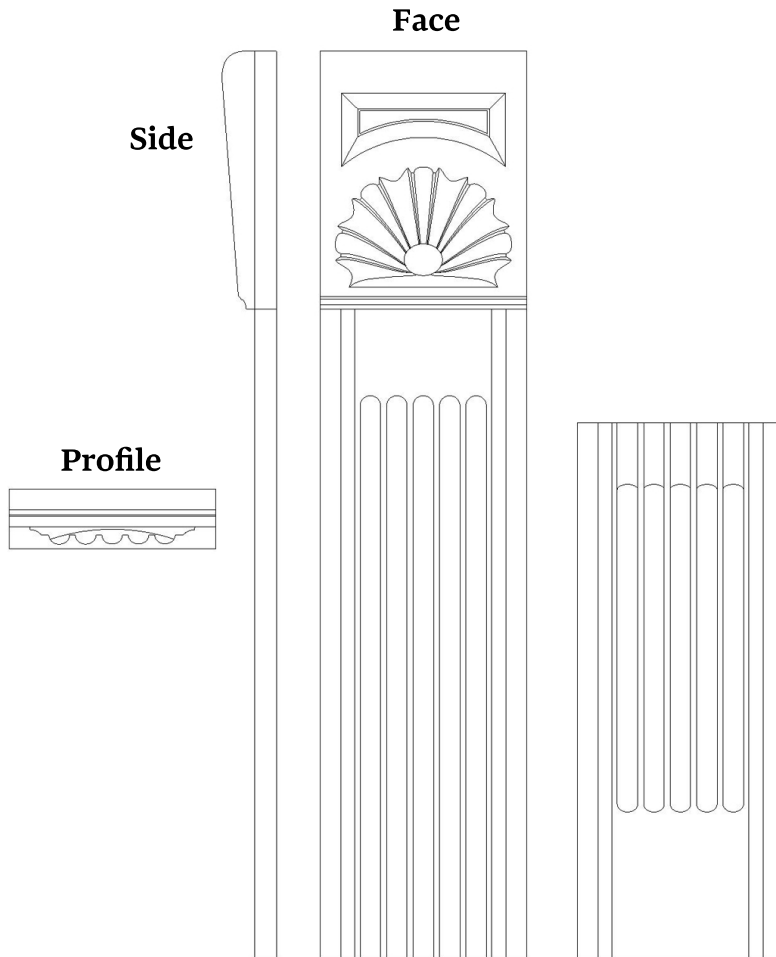

Pilaster - Ionic Style with Linen Fold Shell Capital

SKU: PIL-08-B

www.heartwoodcarving.com

Capital:

3" w x 3 3/4" t x 1.16" d

4" w x 5" t x 1.38" d

5" w x 6 1/4" t x 1.31" d

6" w x 7 1/2" t x 1.88" d

Pilaster:

3" w x 48" t, 94" t x 3/4" d

4" w x 48" t, 94" t x 3/4" d

5" w x 48" t, 94" t x 3/4" d

6" w x 48" t, 94" t x 3/4" d

***Custom sizes by request**

Optional Bottom

© 2003-2018 Heartwood Carving Inc.®