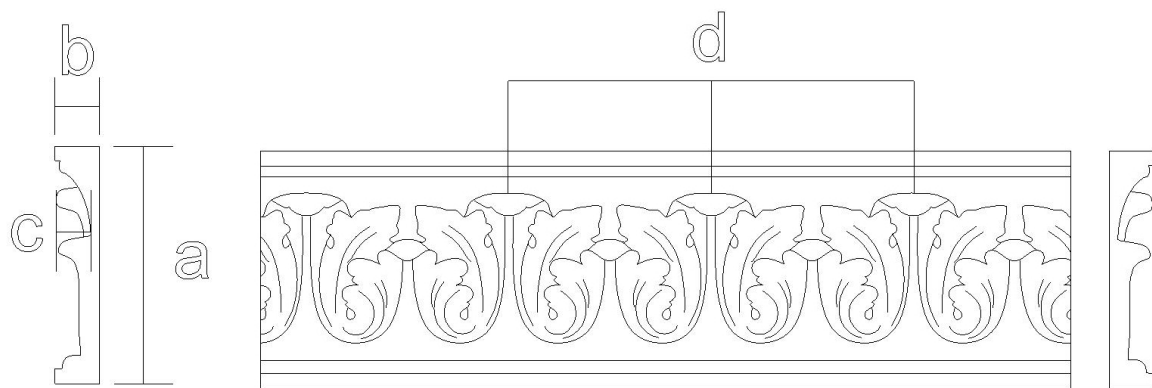

Frieze Moulding - Acanthus Leaf

SKU: FZ-ACA

www.heartwoodcarving.com

a	b	c	d
2.5"	3/4"	0.44"	2.13"
3"	3/4"	0.54"	2.6"
3.5"	3/4"	0.62"	3.03"
4"	3/4"	0.6"	3.42"
4.5"	3/4"	0.6"	3.84"
5"	3/4"	0.6"	4.6"
6"	3/4"	0.6"	5.5"