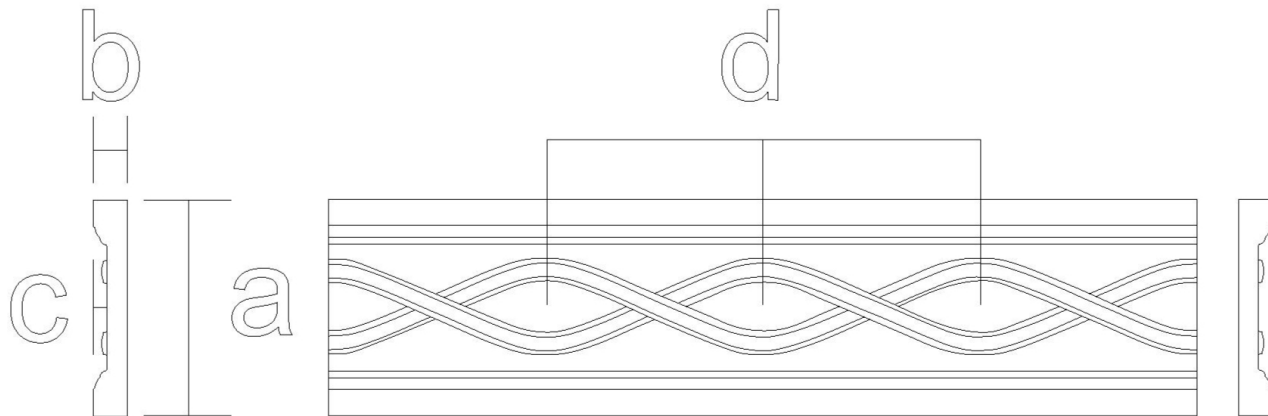

Frieze Moulding - Simple Rope Weave

SKU: FZ-SW

www.heartwoodcarving.com

a	b	c	d
2.5"	3/4"	0.19"	2.51"
3"	3/4"	0.25"	2.98"
3.5"	3/4"	0.22"	3.51"
4"	3/4"	0.25"	4.02"
4.5"	3/4"	0.28"	4.52"
5"	3/4"	0.34"	5.01"
6"	3/4"	0.4"	6.01"