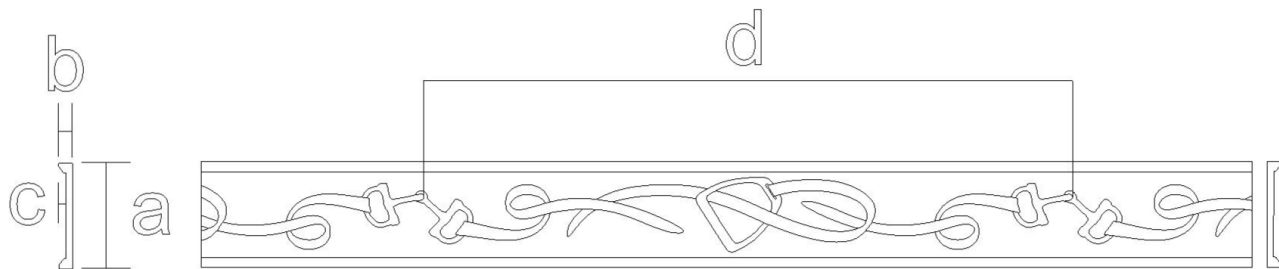

Frieze Moulding - Equestrian

SKU: FZ-EQ

www.heartwoodcarving.com

a	b	c	d
2.5"	3/4"	0.16"	11.44"
3"	3/4"	0.23"	13.74"
3.5"	3/4"	0.25"	15.17"
4"	3/4"	0.22"	18.32"
4.5"	3/4"	0.25"	20.57"
5"	3/4"	0.28"	22.63"
6"	3/4"	0.33"	26.75"