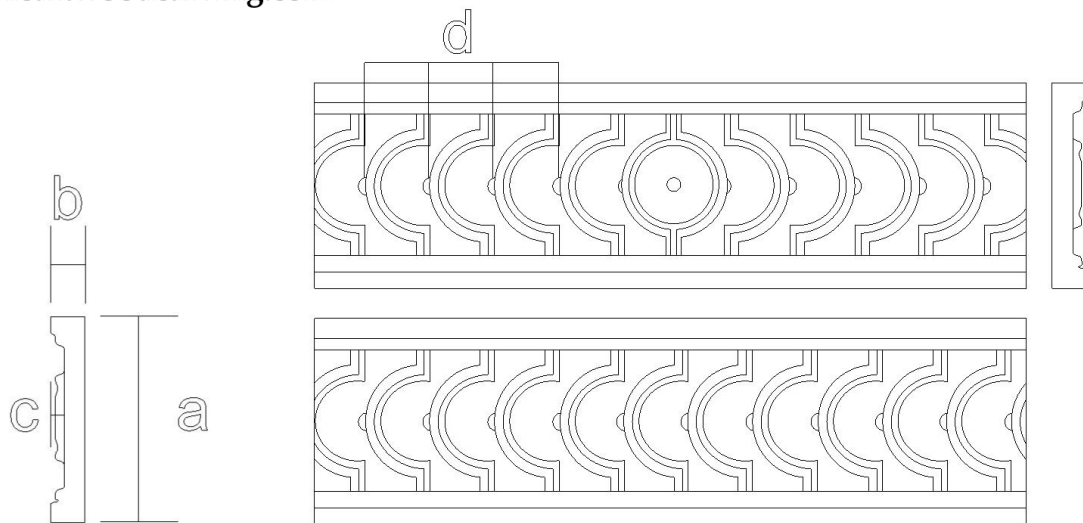

Frieze Moulding - Stacked Coins

SKU: FZ-COIN

www.heartwoodcarving.com

a	b	c	d
2.5"	3/8"	0.21"	0.72"
3"	3/8"	0.21	0.85"
3.5"	1/2"	0.24"	0.98"
4"	1/2"	0.27"	1.11"
4.5"	1/2"	0.29"	1.25"
5"	3/4"	0.41"	1.39"
6"	3/4"	0.41"	1.7"