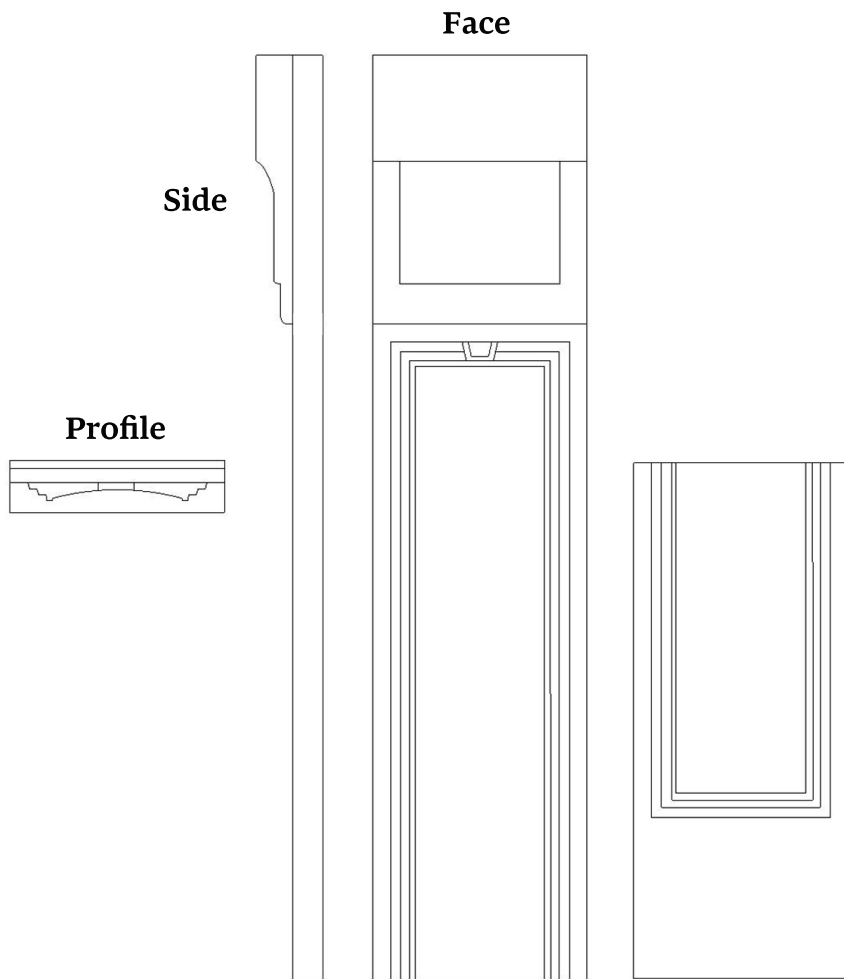

## Capital:

3" w x 3 3/4" t x 0.44" d

4" w x 5" t x 1" d

5" w x 6 1/4" t x 1" d

6" w x 7 1/2" t x 1" d

## Pilaster:

3" w x 48" t, 94" t x 3/4" d

4" w x 48" t, 94" t x 3/4" d

5" w x 48" t, 94" t x 3/4" d

6" w x 48" t, 94" t x 3/4" d

\*Custom sizes by request

Optional Bottom

© 2003-2018 Heartwood Carving Inc.®