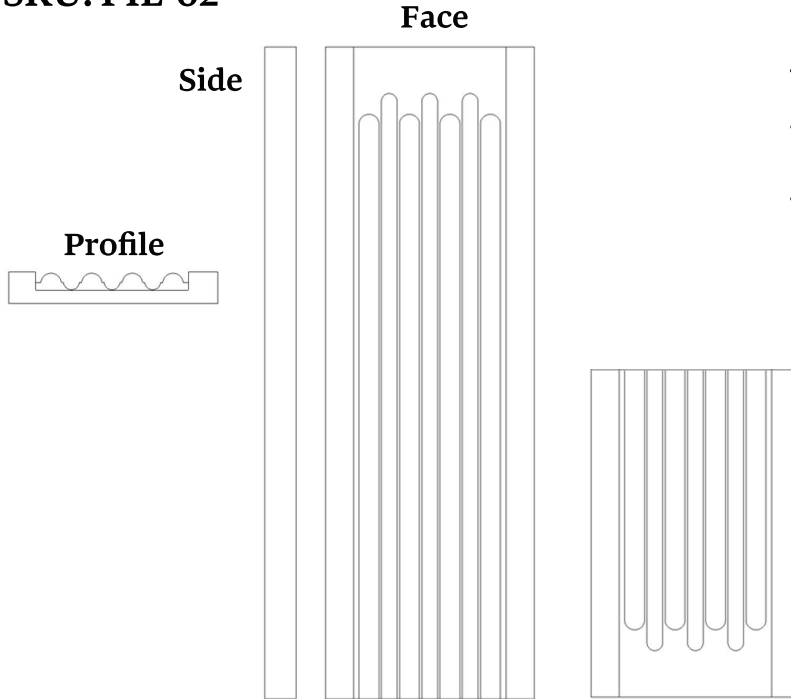

Pilaster - Fluted with Roundovers

www.heartwoodcarving.com

SKU: PIL-02

3" w x 36" t, 42" t, 94" t x 3/4" d

4" w x 36" t, 42" t, 94" t x 3/4" d

5" w x 36" t, 42" t, 94" t x 3/4" d

6" w x 36" t, 42" t, 94" t x 3/4" d