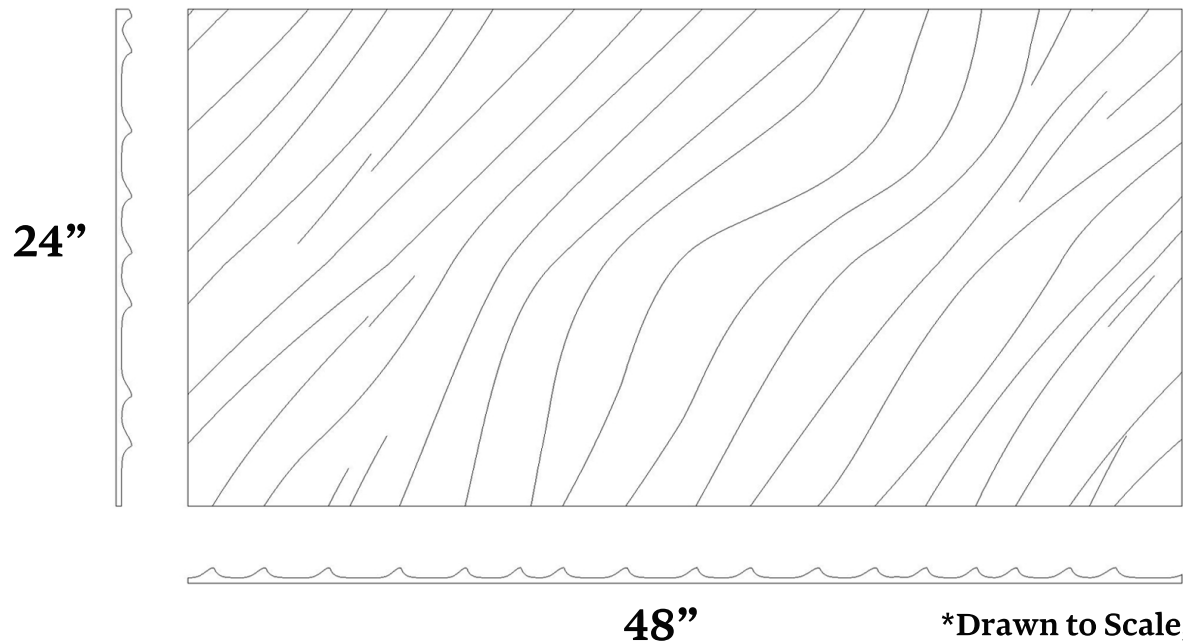

Textured Panel #06

SKU: PNL-006

www.heartwoodcarving.com

Sizes Available

2' x 2' MDF x 3/4" d

2' t x 4' w MDF x 3/4" d

4' t x 2' w MDF x 3/4" d

4' x 4' MDF x 3/4" d

8' w x 2' t MDF x 3/4" d

2' t x 8' w MDF x 3/4" d

4' t x 8' w MDF x 3/4" d

4' w x 8' t MDF x 3/4" d

***Custom sizes by request**

Art is added, or subtracted for all sizes.

© 2003-2018 Heartwood Carving Inc.®