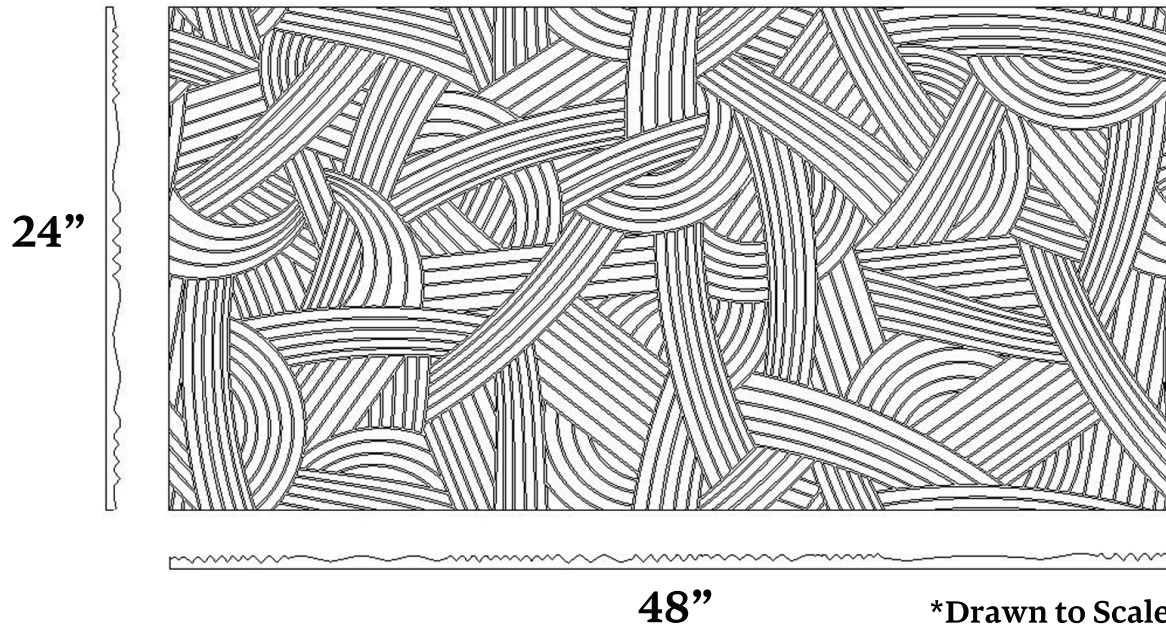

# Textured Panel #20 - Groove Whimsey

SKU: PNL-020

www.heartwoodcarving.com

## Sizes Available

2' x 2' MDF x 3/4" d

2' t x 4' w MDF x 3/4" d

4' t x 2' w MDF x 3/4" d

4' x 4' MDF x 3/4" d

8' w x 2' t MDF x 3/4" d

2' t x 8' w MDF x 3/4" d

4' t x 8' w MDF x 3/4" d

4' w x 8' t MDF x 3/4" d

\*Custom sizes by request

\*Drawn to Scale,

Art is added, or subtracted for all sizes.

© 2003-2018 Heartwood Carving Inc.®

Copyright claimed to the extent and creative product designs, product numbers photographs, drawings, text, the selection, coordination, arrangement, organization, placement and ordering thereof, and other works herein reproduced. All rights reserved.