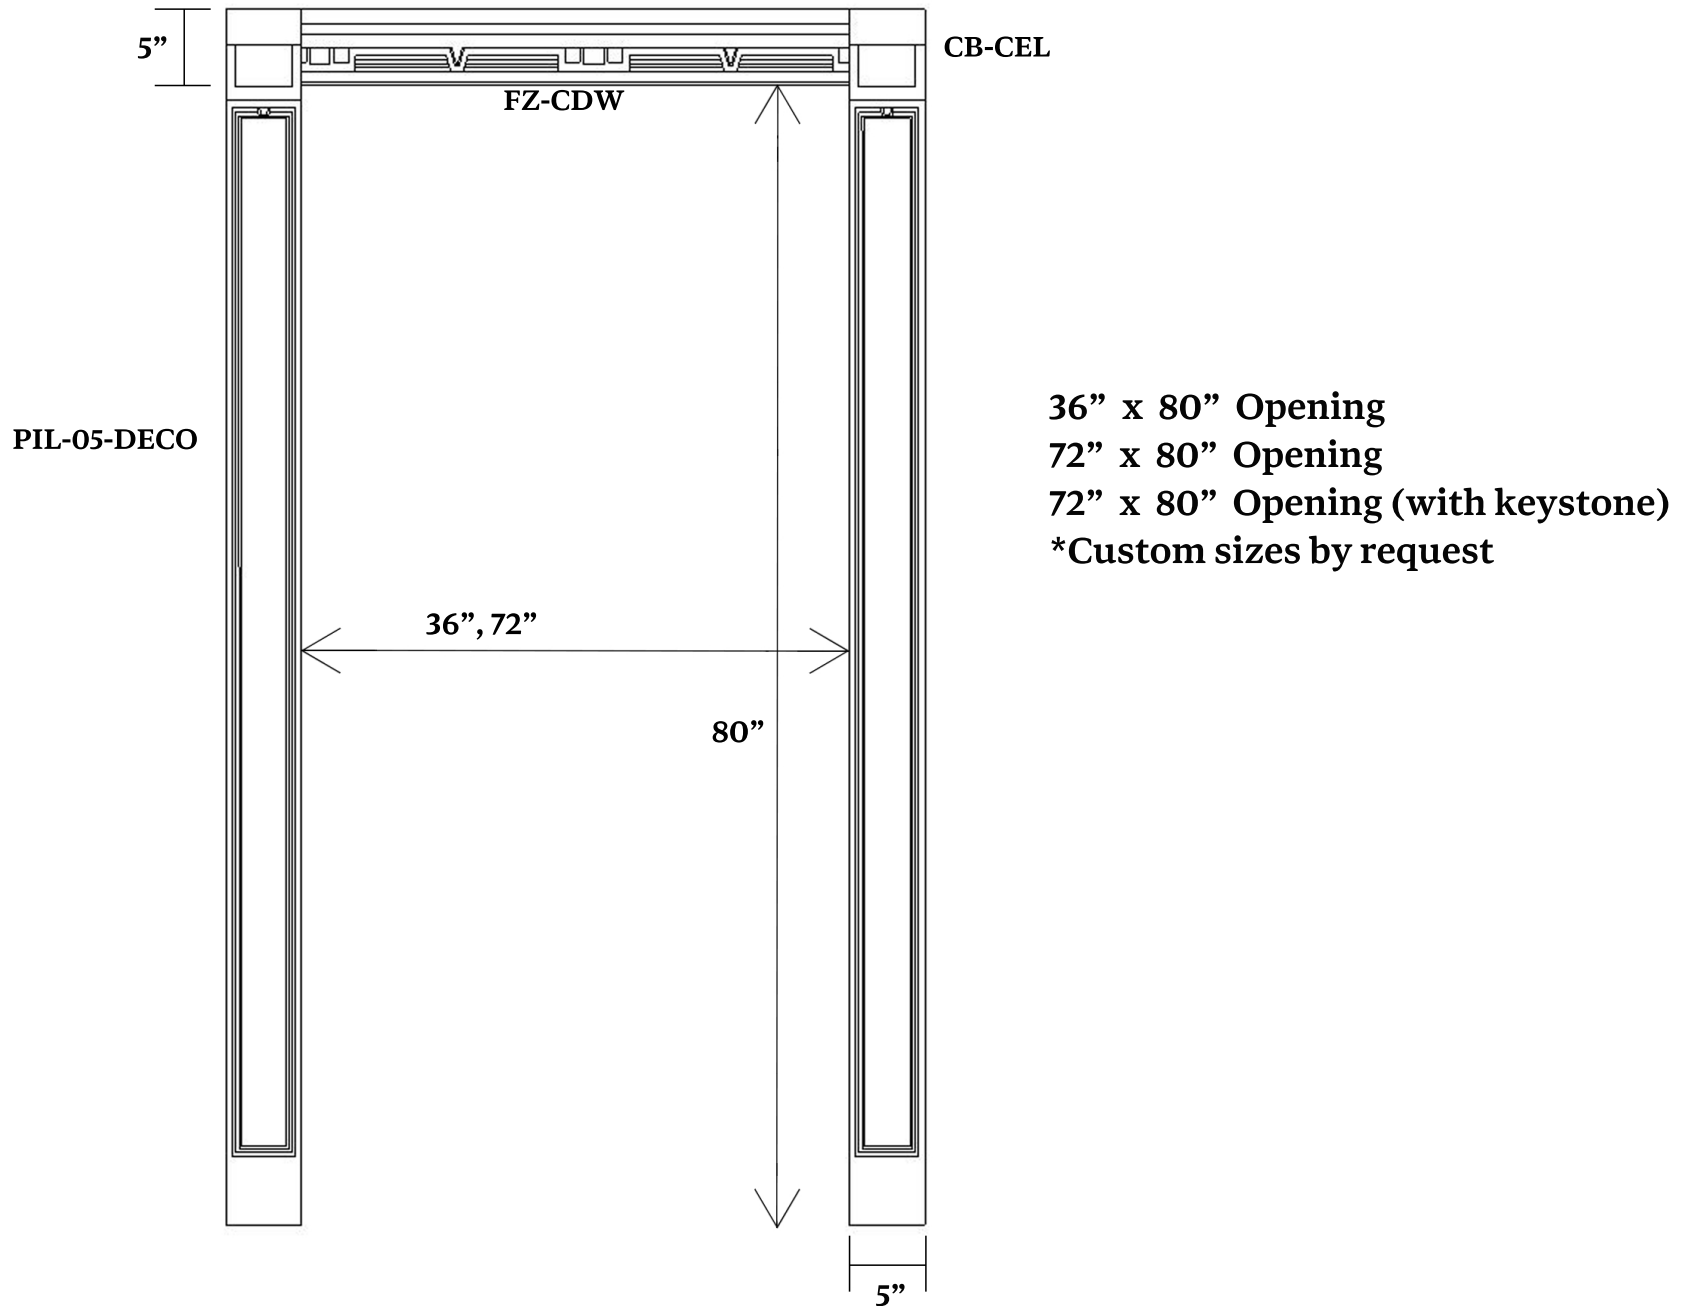

Art Deco Accents

SKU: TRIM7

www.heartwoodcarving.com

***Without optional keystone**

© 2003-2018 Heartwood Carving Inc.®

Copyright claimed to the extent and creative product designs, product numbers photographs, drawings, text, the selection, coordination, arrangement, or organization, placement and ordering thereof, and other works herein reproduced. All rights reserved.