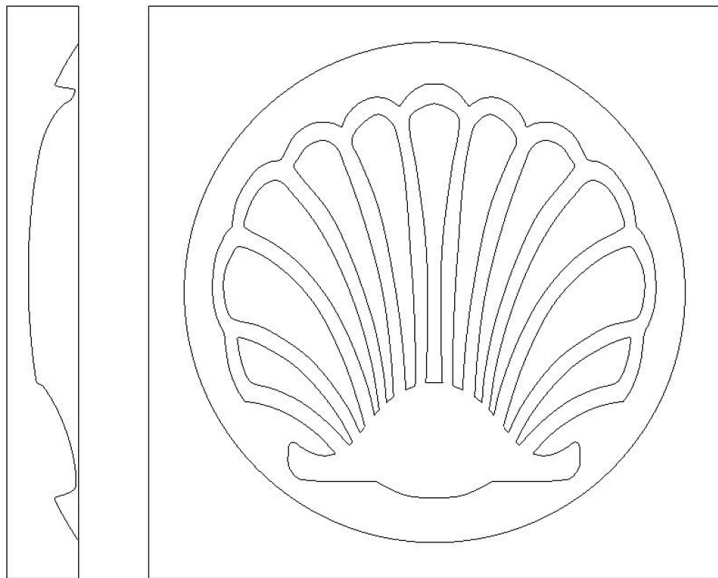

# Corner Block - Reverse Shell Carving

SKU: CB-RS

www.heartwoodcarving.com

Height	Width	Depth
3"	3"	3/4"
3 1/4"	3 1/4"	3/4"
3 1/2"	3 1/2"	3/4"
3 3/4"	3 3/4"	3/4"
4"	4"	3/4"
4 1/2"	4 1/2"	3/4"
5"	5"	3/4"
5 1/2"	5 1/2"	3/4"
6"	6"	3/4"
6 1/2"	6 1/2"	3/4"