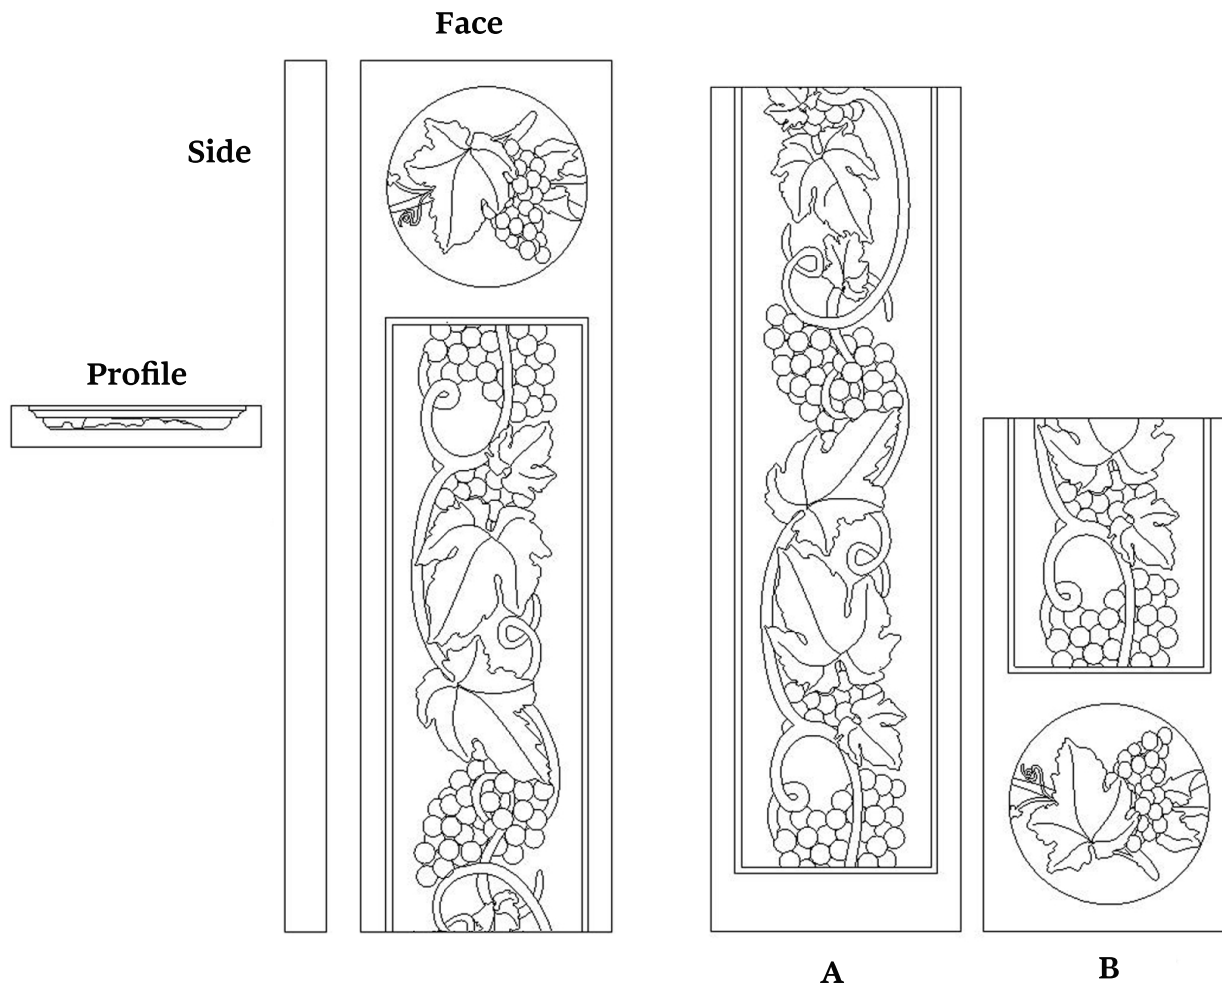

Pilaster - Tuscan Grapes with Rosette

SKU: PIL-TGRP

www.heartwoodcarving.com

Capital:

3"w x 3"t x 3/4"d

4"w x 4"t x 3/4"d

5"w x 5"t x 3/4"d

6"w x 6"t x 3/4"d

Pilaster:

3"w x 48"t, 94"t x 3/4"d

4"w x 48"t, 94"t x 3/4"d

5"w x 48"t, 94"t x 3/4"d

6"w x 48"t, 94"t x 3/4"d

*Custom sizes by request

Optional Bottom (A or B)