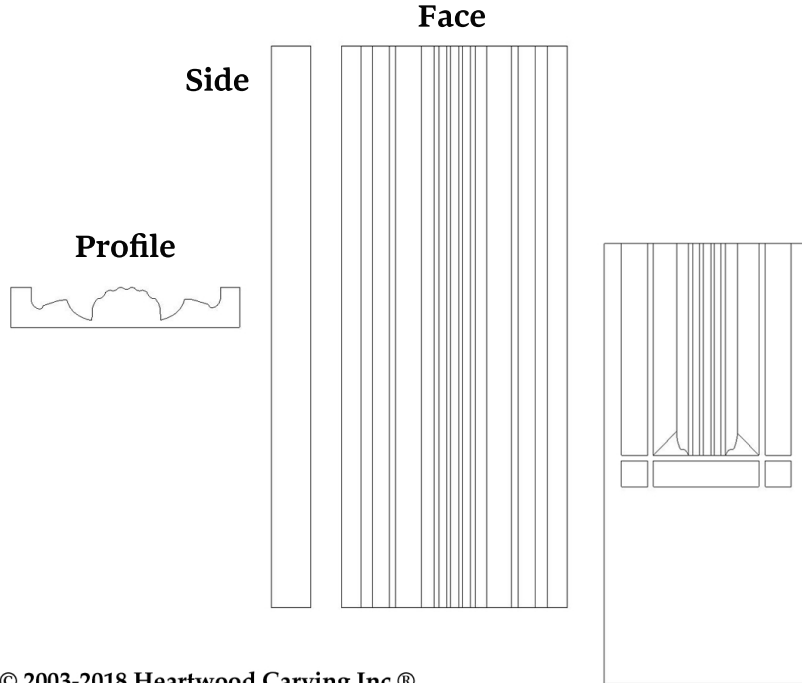

# Pilaster - Rounded Center Flutes and Profiles

SKU: PIL-19

[www.heartwoodcarving.com](http://www.heartwoodcarving.com)

3"w x 36"t, 42"t, 94"t x 3/4"d

4"w x 36"t, 42"t, 94"t x 3/4"d

5"w x 36"t, 42"t, 94"t x 3/4"d

6"w x 36"t, 42"t, 94"t x 3/4"d

**\*Custom sizes by request**

**Optional Bottom**

© 2003-2018 Heartwood Carving Inc.®

Copyright claimed to the extent and creative product designs, product numbers photographs, drawings, text, the selection, coordination, arrangement, organization, placement and ordering thereof, and other works herein reproduced. All rights reserved.