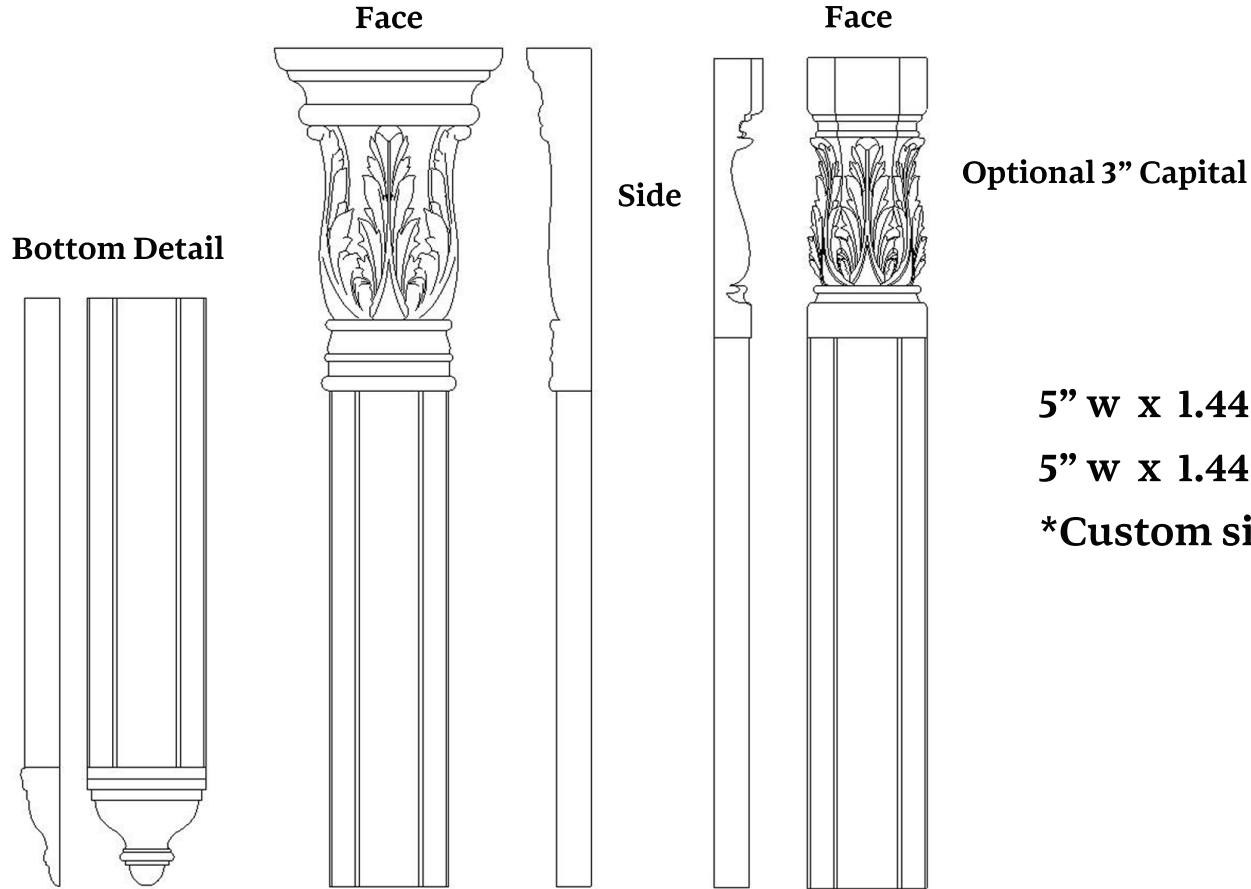

# Applique Pilaster - Acanthus Capital w Profiled Pilaster

SKU: PIL-16

5" w x 1.44" d Capital, 2.75" w Pilaster x 48" Length

5" w x 1.44" d Capital, 2.75" w Pilaster x 94" Length

\*Custom sizes by request