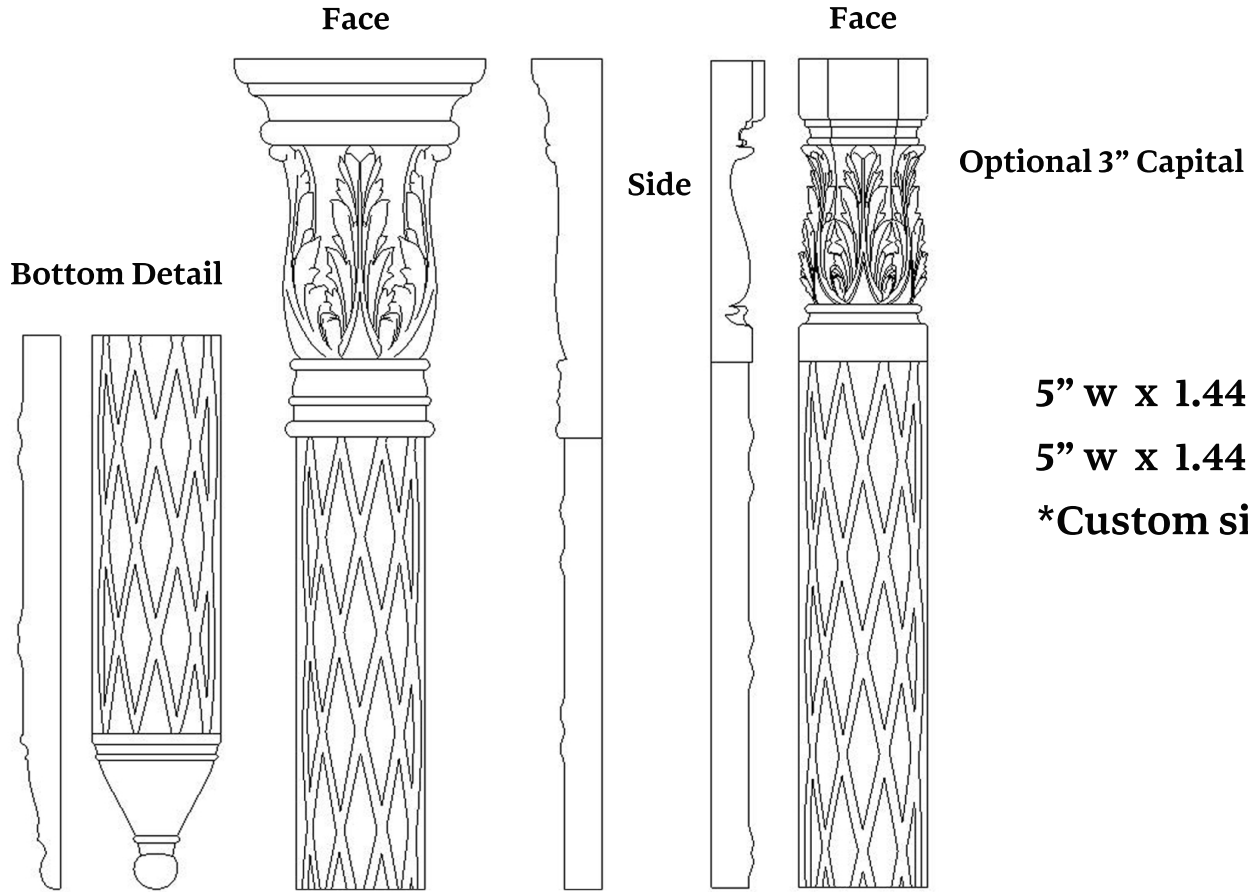

Applique Pilaster - Acanthus Capital w Diamond Base

SKU: PIL-15

5" w x 1.44" d Capital, 2.75" w Pilaster x 48" Length

5" w x 1.44" d Capital, 2.75" w Pilaster x 94" Length

*Custom sizes by request