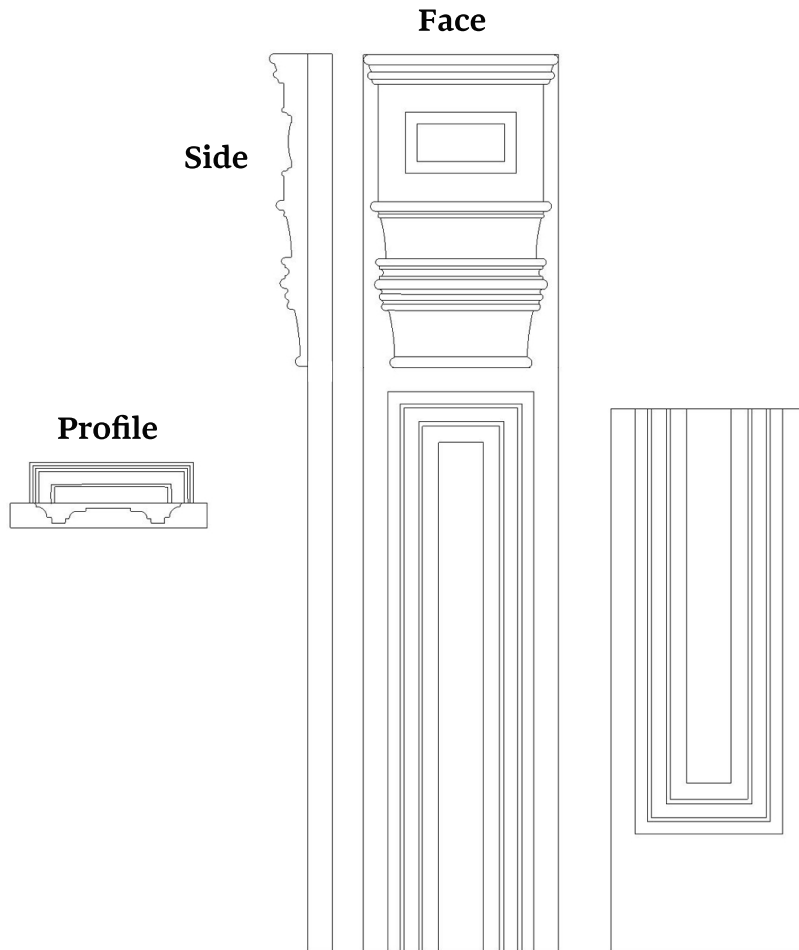

Pilaster, Georgian Style with Capital

SKU: PIL-07_GEO

www.heartwoodcarving.com

Capital:

3" w x 4 3/4" t x 3/4" d

4" w x 6 1/2" t x 1" d

5" w x 8" t x 1" d

6" w x 9 5/8" t x 1" d

Pilaster:

3" w x 48" t, 94" t x 3/4" d

4" w x 48" t, 94" t x 3/4" d

5" w x 48" t, 94" t x 3/4" d

6" w x 48" t, 94" t x 3/4" d

*Custom sizes by request

© 2003-2018 Heartwood Carving Inc.®

Copyright claimed to the extent and creative product designs, product numbers photographs, drawings, text, the selection, coordination, arrangement, organization, placement and ordering thereof, and other works herein reproduced. All rights reserved.