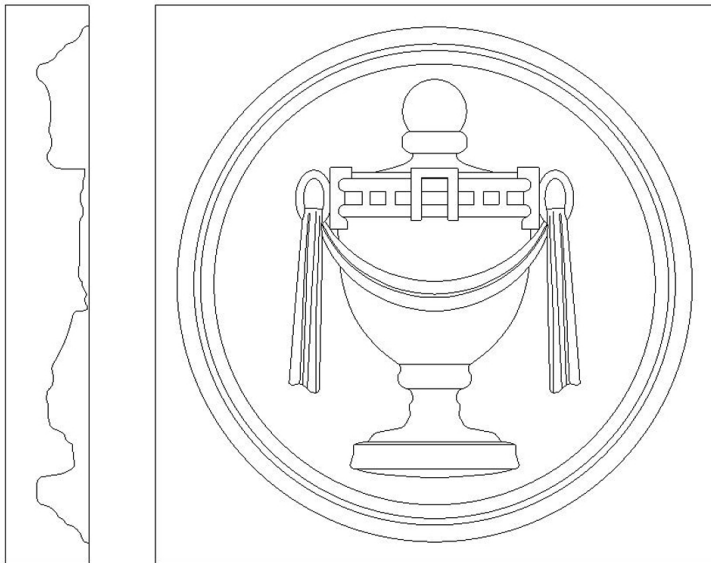

# Corner Block - Urn, Oval Inset

SKU: CB-URN

www.heartwoodcarving.com

Height	Width	Depth
3"	3"	3/4"
3 1/4"	3 1/4"	3/4"
3 1/2"	3 1/2"	3/4"
3 3/4"	3 3/4"	3/4"
4"	4"	3/4"
4 1/2"	4 1/2"	3/4"
5"	5"	3/4"
5 1/2"	5 1/2"	3/4"
6"	6"	3/4"
6 1/2"	6 1/2"	3/4"