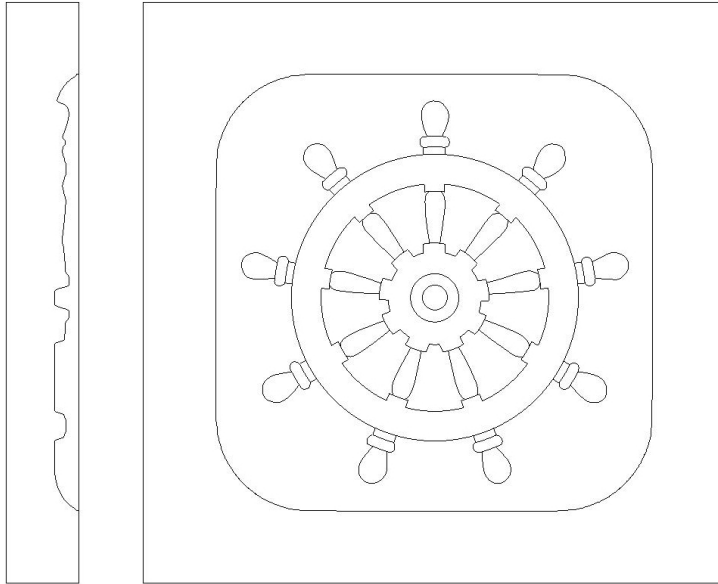

Corner Block - Ship's Wheel

SKU: CB-SW

www.heartwoodcarving.com

Height	Width	Depth
3"	3"	3/4"
3 1/4"	3 1/4"	3/4"
3 1/2"	3 1/2"	3/4"
3 3/4"	3 3/4"	3/4"
4"	4"	3/4"
4 1/2"	4 1/2"	3/4"
5"	5"	3/4"
5 1/2"	5 1/2"	3/4"
6"	6"	3/4"
6 1/2"	6 1/2"	3/4"